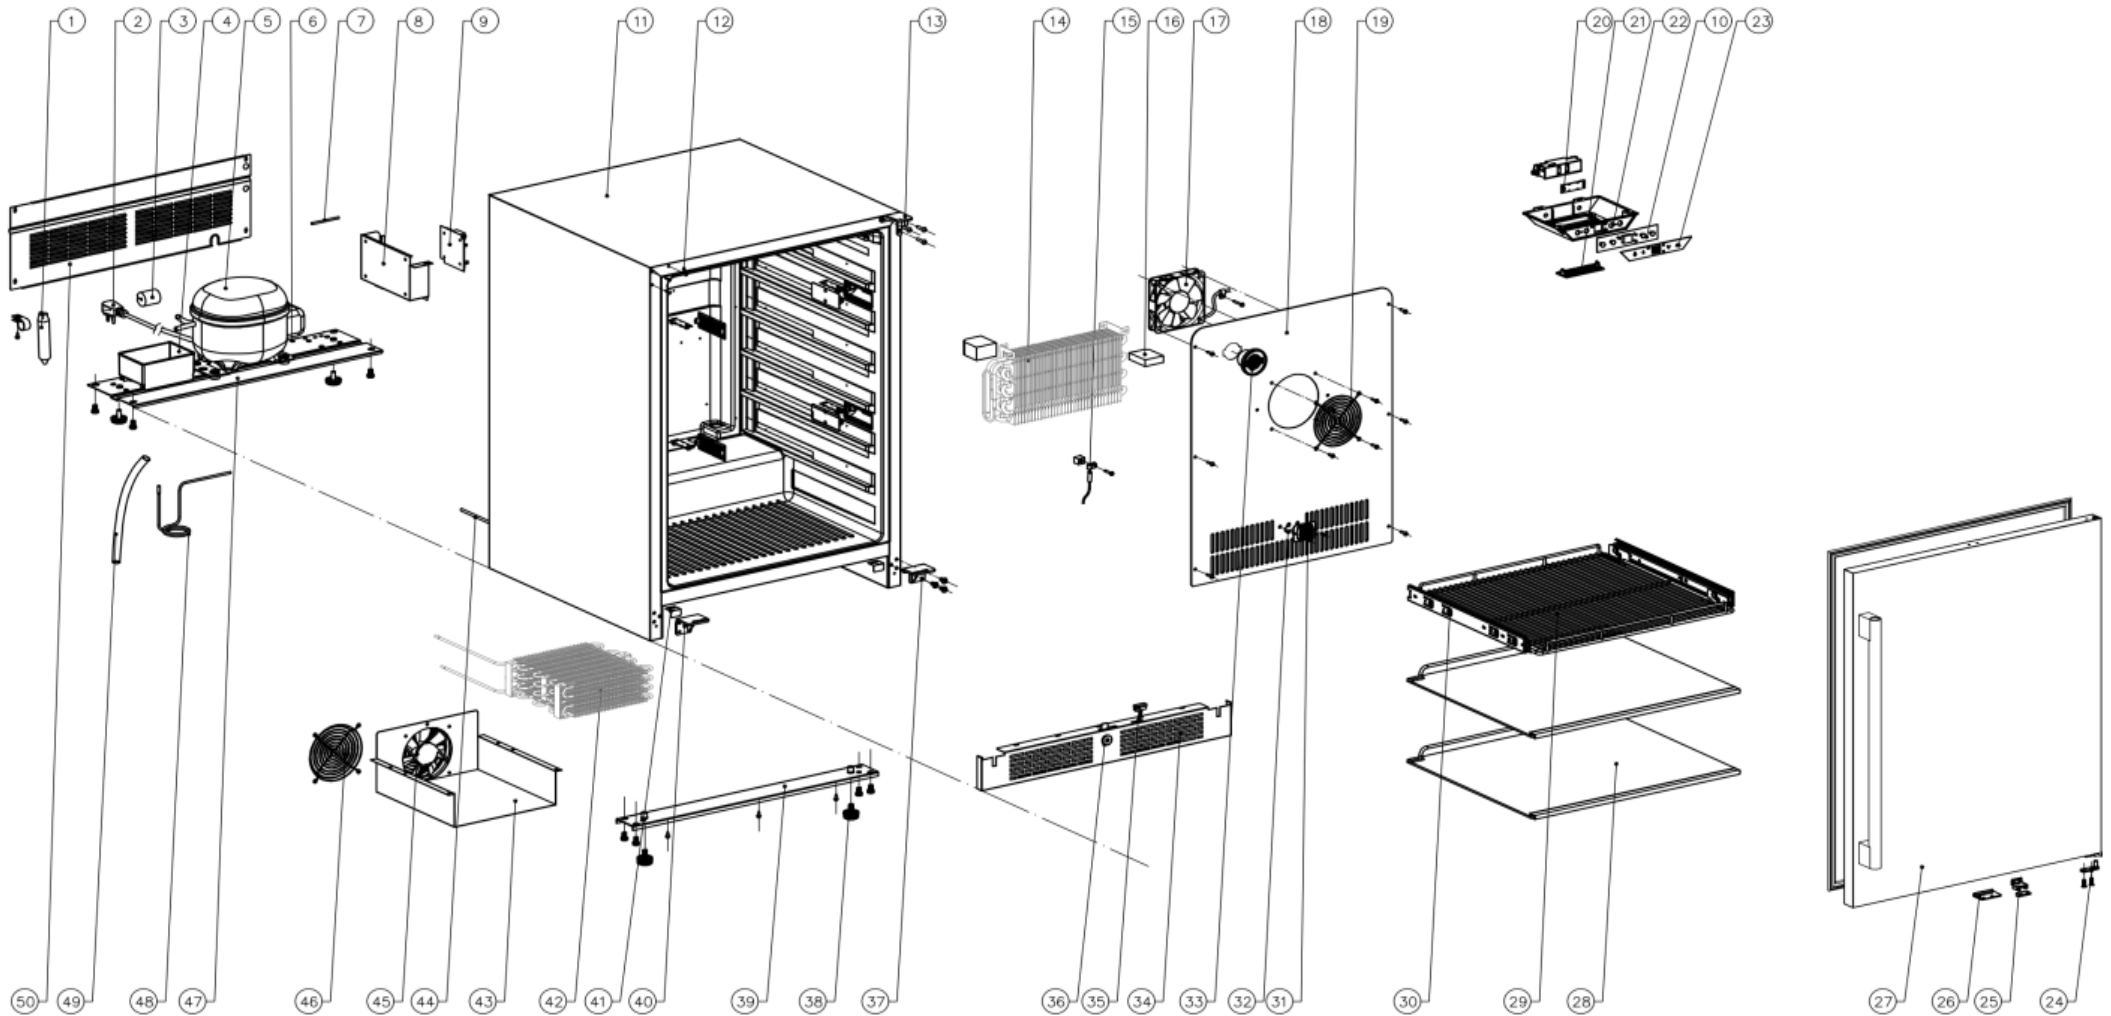

PRB24C01AS-OD

Presrv™ Outdoor Single Zone Beverage Cooler

ZEPHYR

PRB24C01AS-OD

| Ref # | Part # | Description | Qty. |
|--------------|---------------|---------------------------|-------------|
| 1 | 56300003 | Dryer Filter | 1 |
| 2 | 11030137 | Power Cord | 1 |
| 3 | 56220035 | Anti Vibration Gasket | 1 |
| 4 | 56130035 | Drip Tray | 1 |
| 5 | 12160006 | Compressor | 1 |
| 6 | 11030119 | Compressor Ground Wire | 1 |
| 7 | 50330010 | Sealing Tube | 1 |
| 8 | 56200105 | Main PCB Box | 1 |
| 9 | 11010119 | Main Power Control Board | 1 |
| 10 | 11010110 | Display Control Board | 1 |
| 12 | 56210093 | Decorative Hole Cover | 3 |
| 13 | 54180032 | Upper Right Hinge | 1 |
| 14 | 54240001 | Evaporator | 1 |
| 15 | 11050007 | Sensor | 1 |
| 16 | 56180015 | Evaporator Foam | 1 |
| 17 | 12130032 | Fan | 1 |
| 18 | 54170017 | Air Duct Board | 1 |
| 19 | 54210017 | Fan Cover | 1 |
| 20 | 12010012 | LED Light Board | 5 |
| 21 | 52150014 | LED Light Cover | 5 |
| 22 | 56200110 | Electrical Box | 1 |
| 23 | 52050023 | Display Panel | 1 |
| 24 | 54190062 | Door Axis Plate | 1 |
| 25 | 54220014 | Door Magnet | 1 |
| 26 | 50180005 | Door Lock Plate (SN10-11) | 1 |
| 26 | 54050089 | Door Lock Plate (SN12+) | 1 |
| 27 | 50230014 | Door (SN10-11) | 1 |
| 27 | 50230030 | Door (SN12+) | 1 |
| 27-1 | 56220047 | Door Gasket | 1 |