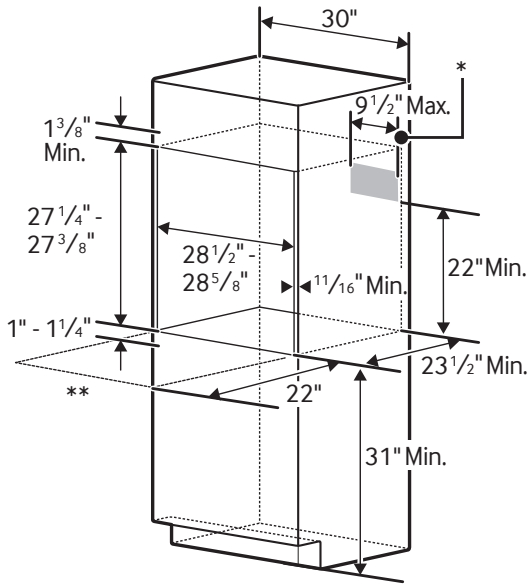

Cabinet Dimensions

Single Oven Installed in Cabinet

* Junction Box

** Allow a minimum of 22" for clearance to adjacent corners, drawers, walls, etc. when door is open.

Product Dimensions

Convection Wall Oven

Warranty

One (1) Year All Parts and Labor

Product Dimensions & Weight (WxHxD)

Outside (Max) Wall Oven Dimensions:

29 7/8" x 28 5/8" x 25 11/16"

Wall Oven Cut-Out Dimensions:

28 1/2" x 27 1/4" x 23 1/2"

Weight: 149.9 lbs.

Shipping Dimensions & Weight (WxHxD)

Dimensions:

33 1/2" x 33 3/4" x 29 13/16"

Weight: 176.4 lbs.

Color

Stainless Steel

Black Stainless Steel

Model