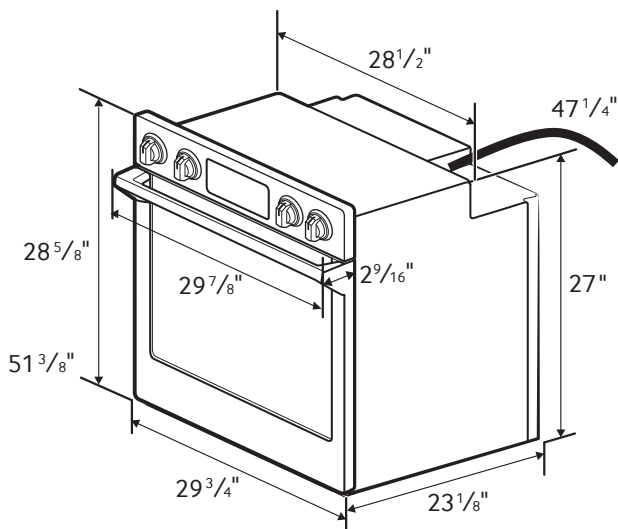

Cabinet Dimensions

Single Oven Installed in Cabinet

* Junction Box

** Allow a minimum of 22" for clearance to adjacent corners, drawers, walls, etc. when door is open.

Product Dimensions

Convection Wall Oven

Warranty

One (1) Year All Parts and Labor

Product Dimensions & Weight (WxHxD)

Outside (Max) Wall Oven Dimensions:

29 7/8" x 28 5/8" x 25 11/16"

Wall Oven Cut-Out Dimensions:

28 1/2" x 27 1/4" x 23 1/2"

Weight: 149.9 lbs.

Shipping Dimensions & Weight (WxHxD)

Dimensions:

33 1/2" x 33 3/4" x 29 13/16"

Weight: 176.4 lbs.

Color

Stainless Steel

Black Stainless Steel

Model