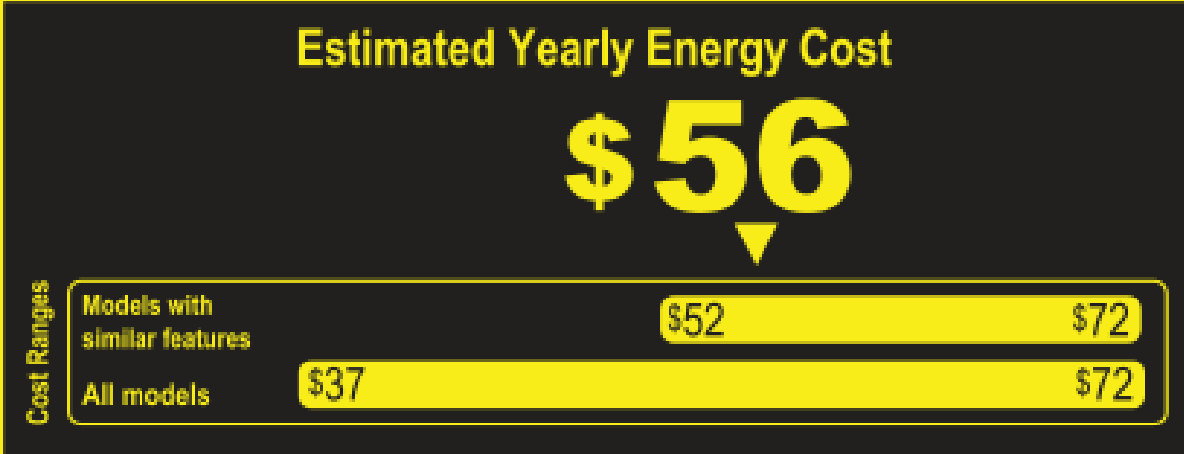

U.S. Government

Federal law prohibits removal of this label before consumer purchase.

ENERGYGUIDE

Refrigerator-Freezer

- Automatic Defrost
- Bottom-Mounted Freezer
- No Through-the-Door Ice

Miele Inc.

Model KF 2802 Vi, KF 2812 Vi
 KF 2802 SF, KF 2812 SF
 Capacity: 16.0 Cubic Feet

Compare ONLY to other labels with yellow numbers.
 Labels with yellow numbers are based on the same test procedures.

470 kWh
 Estimated Yearly Electricity Use

- Your cost will depend on your utility rates and use.
- Both cost ranges based on models of similar size capacity.
- Models with similar features have automatic defrost, bottom-mounted freezer, and no through-the-door ice.
- Estimated energy cost based on a national average electricity cost of 12 cents per kWh.