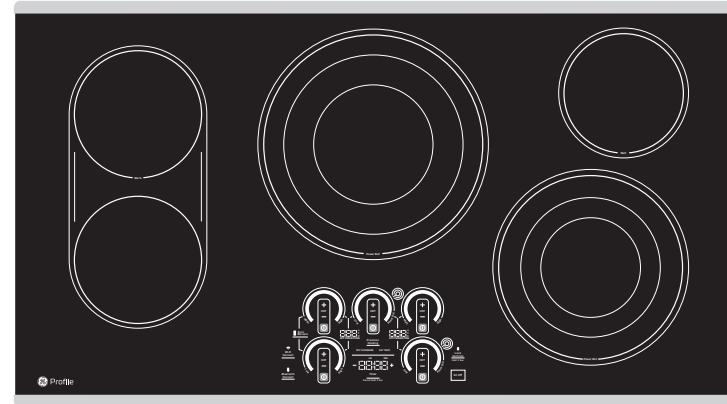

PEP9036ST

GE Profile™ 36" Built-In Touch-Control Electric Cooktop

FEATURES AND BENEFITS

Power Boil on Two Tri-Ring Elements

Precision Temperature Control

Guided Cooking

Glide Touch Controls - 19 Control Levels

Easy Clean Surface

Smart Cookware Rebate for 11" Smart Pan

Built-in WiFi

Synchronized Elements

Chef Connect

Keep Warm Setting

Control Lock

Hot Surface Indicator Lights

Fit Guarantee

Model PEP9036STSS - Stainless steel

*OPTIONAL STAINLESS STEEL CLAD ALUMINUM GRIDDLE

Achieve even results with this lightweight griddle, tailored to fit GE SyncBurners. Order part number JXGRIDL1.