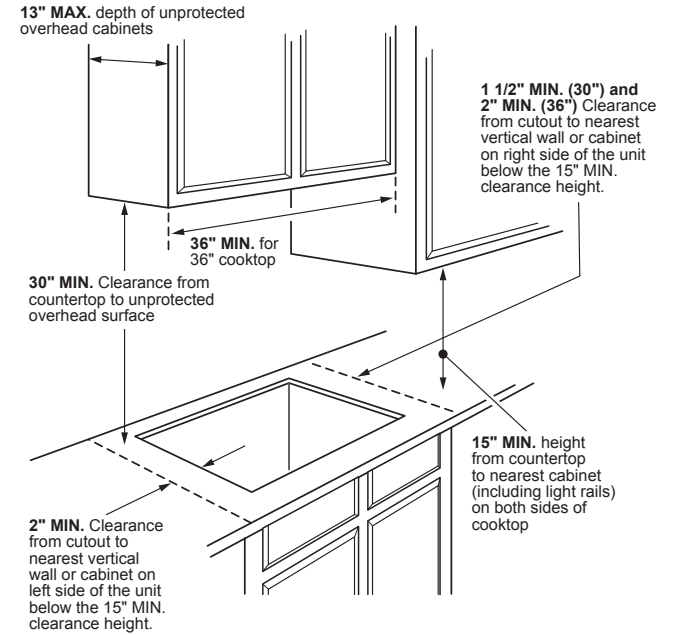

PEP9036ST

GE Profile™ 36" Built-In Touch-Control Electric Cooktop

DIMENSIONS AND INSTALLATION INFORMATION (IN INCHES)

IMPORTANT: Requires a 5" free area between the bottom of the cooktop to any combustible material, i.e., shelving. Free area not required when installing wall oven underneath cooktop. Refer to installation instructions. Requires a 15" minimum from cooktop to adjacent overhead cabinets. Units are furnished with a 48" flexible armored cable.

NOTE: 36" Ribbon cooktops are approved for use over select GE 30" Single Wall Ovens and Warming Drawers. Refer to cooktop and wall oven/warming drawer installation instructions packed with product for current dimensional data. If installed with a GE Telescopic Downdraft System, consult both the cooktop and downdraft installation instructions packed with product before installing. Cooktop gas/electric supply may need to be re-routed to install downdraft. The countertop cutout requires 23-1/2" minimum flat countertop surface and 25" minimum total countertop depth. In addition, other clearances to front edge of the countertop must be considered. Before installing, consult installation instructions packed with product for current dimensional data.

APPROXIMATE COOKING DIMENSIONS

To insure accuracy, it is best to make a template when cutting the opening in the counter

INSTALLATION ABOVE A WALL OVEN

VOLTAGE (60HZ AC)	240V	208V
CONNECTED LOAD (MAX.)	10.9kW	8.2kW
CURRENT DRAW (MAX.)	45.4 Amps	39.4 Amps
RECOMMENDED CIRCUIT BREAKER	50 Amps	40 Amps

NOTE: Check local codes for required breaker size.

For answers to your Monogram, GE Café™, GE Profile™ or GE Appliances product questions, visit our website at geappliances.com or call GE Answer Center® Service, 800.626.2000.