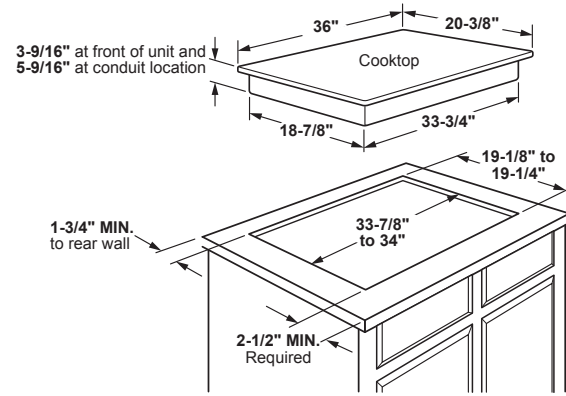

PEP9036ST

GE Profile™ 36" Built-In Touch-Control Electric Cooktop

DIMENSIONS AND INSTALLATION INFORMATION (IN INCHES)

IMPORTANT: Requires a 5" free area between the bottom of the cooktop to any combustible material, i.e., shelving. Free area not required when installing wall oven underneath cooktop. Refer to installation instructions. Requires a 15" minimum from cooktop to adjacent overhead cabinets. Units are furnished with a 48" flexible armored cable.

NOTE: 36" Ribbon cooktops are approved for use over select GE 30" Single Wall Ovens and Warming Drawers. Refer to cooktop and wall oven/warming drawer installation instructions packed with product for current dimensional data. If installed with a GE Telescopic Downdraft System, consult both the cooktop and downdraft installation instructions packed with product before installing. Cooktop gas/electric supply may need to be re-routed to install downdraft. The countertop cutout requires 23-1/2" minimum flat countertop surface and 25" minimum total countertop depth. In addition, other clearances to front edge of the countertop must be considered. Before installing, consult installation instructions packed with product for current dimensional data.

APPROXIMATE COOKING DIMENSIONS

To insure accuracy, it is best to make a template when cutting the opening in the counter