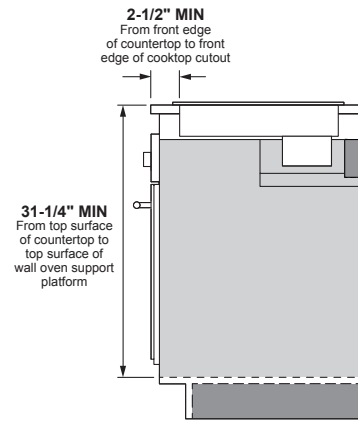

PEP9036ST

GE Profile™ 36" Built-In Touch-Control Electric Cooktop

DIMENSIONS AND INSTALLATION INFORMATION (IN INCHES)

IMPORTANT: Requires a 5" free area between the bottom of the cooktop to any combustible material, i.e., shelving. Free area not required when installing wall oven underneath cooktop. Refer to installation instructions. Requires a 15" minimum from cooktop to adjacent overhead cabinets. Units are furnished with a 48" flexible armored cable.

NOTE: 36" Ribbon cooktops are approved for use over select GE 30" Single Wall Ovens and Warming Drawers. Refer to cooktop and wall oven/warming drawer installation instructions packed with product for current dimensional data. If installed with a GE Telescopic Downdraft System, consult both the cooktop and downdraft installation instructions packed with product before installing. Cooktop gas/electric supply may need to be re-routed to install downdraft. The countertop cutout requires 23-1/2" minimum flat countertop surface and 25" minimum total countertop depth. In addition, other clearances to front edge of the countertop must be considered. Before installing, consult installation instructions packed with product for current dimensional data.

APPROXIMATE COOKING DIMENSIONS

To insure accuracy, it is best to make a template when cutting the opening in the counter

INSTALLATION ABOVE A WALL OVEN

VOLTAGE (60HZ AC)	240V	208V
CONNECTED LOAD (MAX.)	10.9kW	8.2kW
CURRENT DRAW (MAX.)	45.4 Amps	39.4 Amps
RECOMMENDED CIRCUIT BREAKER	50 Amps	40 Amps