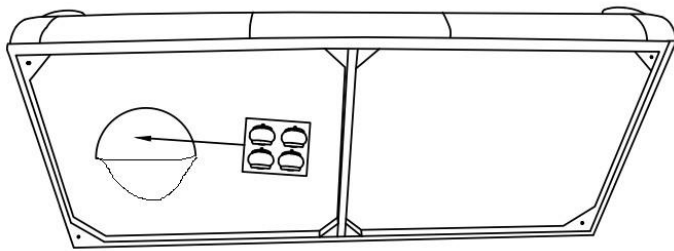

# LEG ASSEMBLY INSTRUCTIONS FOR #SS707

SOFA/LOVESEAT/CHAIR/OTTOMAN

**1. OPEN THE ZIP AND REMOVE WOODEN LEGS FROM BAG ON BOTTOM OF UNIT**

**2. SCREW IN THE 4 LEGS**

**3. COMPLETED ASSEMBLY**

**HOOKER<sup>®</sup>**  
FURNITURE