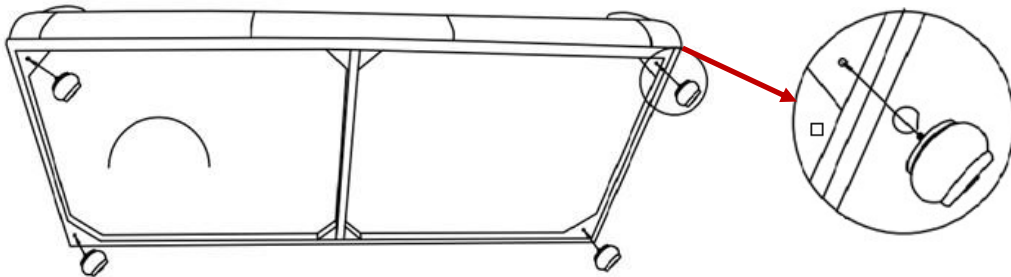

# LEG ASSEMBLY INSTRUCTIONS FOR #SS707

SOFA/LOVESEAT/CHAIR/OTTOMAN

**1. OPEN THE ZIP AND REMOVE WOODEN LEGS FROM BAG ON BOTTOM OF UNIT**

**2. SCREW IN THE 4 LEGS**

**3. COMPLETED ASSEMBLY**

**HOOKER<sup>®</sup>**  
FURNITURE