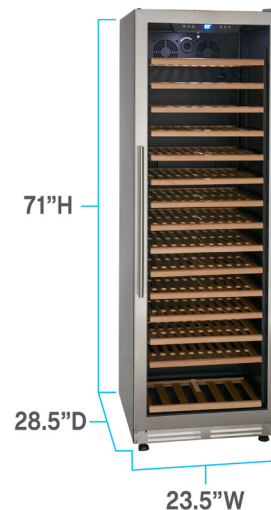

## Avanti DESIGNER Series Wine Cooler, 165 Bottle Capacity, in Stainless Steel

Keep wine perfectly chilled in the 165-bottle capacity wine cooler from Avanti's DESIGNER Series. This wine chiller is ideal for the office, kitchen, man cave, she-shed, bar, basement, or anywhere you want to store your wine collection beautifully.

- Holds up to 165 bottles
- Temperature range: 40° - 65° F
- One touch digital control for red, white or sparkling wine

### Specifications

Installation Type: Freestanding or Built-In  
 Assembled Dims: 28.50" x 23.50" x 71"  
 Assembled Wgt (lb): 240  
 Shipping Dims: 30.50" x 26" x 74"  
 Shipping Wgt (lb): 258  
 Temp Range (°F): 40° - 65°  
 Temp Zones: 1  
 Depth - Door Open at 90°: 50"  
 Door Swing Orientation: Reversible  
 Capacity: 165 Bottles  
 Electrical Specs: 15A/120V/165W  
 Cord Length: 72"  
 Plug Type: B  
 Control Type: Digital