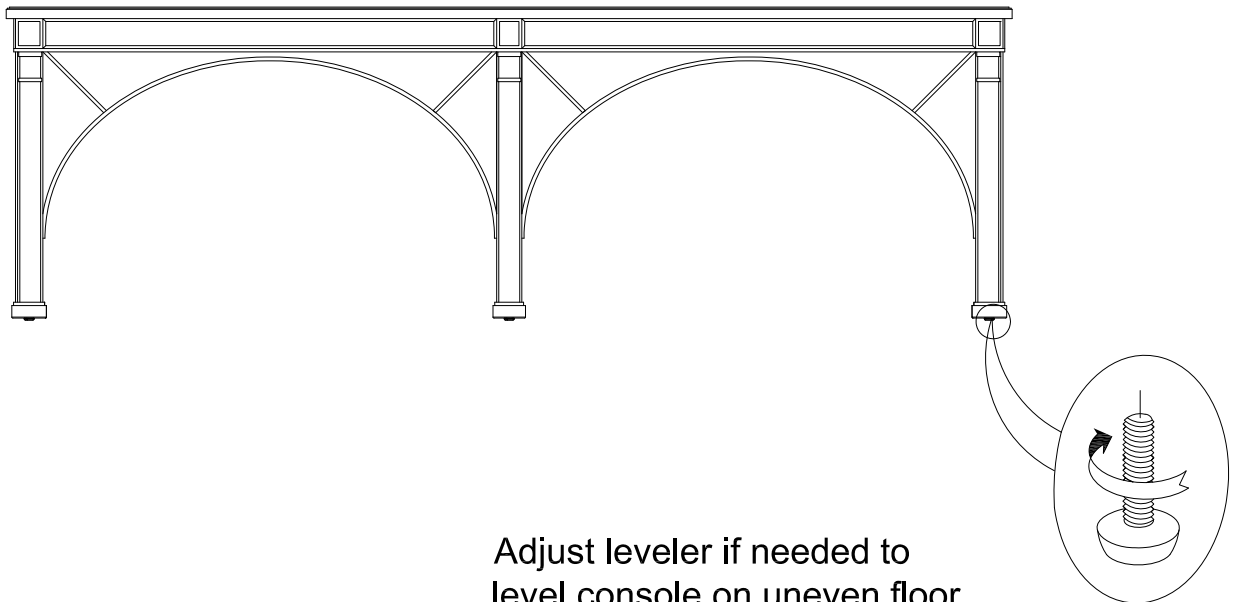

ASSEMBLY INSTRUCTION

ITEM: 628-85150-95 Thunber Sofa Console

Thank you for purchasing this quality product. Be sure to unpack carefully looking for small parts which may have come loose during shipment.

Read all instruction and study the drawing carefully before starting the assembly process.

Adjust leveler if needed to level console on uneven floor.