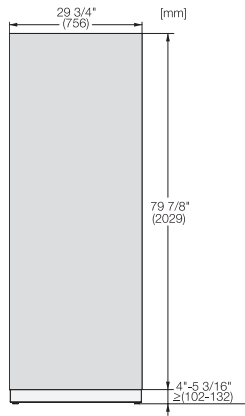

KFP 3005 ed/cs

Stainless steel front

For the integration of MasterCool refrigerators and freezers in your kitchen.

EAN: 4002516324553 / Material number: 11499080 / Old Material Number: 38996084EU1

- For 30 in wide built-in refrigerators or freezers

KFP 3005 ed/cs

Stainless steel front

For the integration of MasterCool refrigerators and freezers in your kitchen.

KFP3005ed/cs, KFP3004ed/cs, Front panel, Front dimensions, MasterCool II, installation drawings