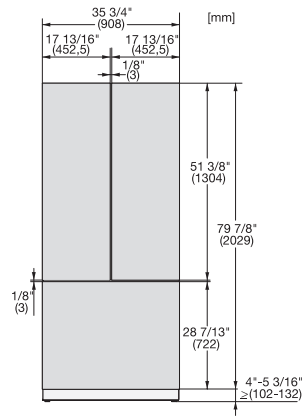

KFP 3635 ed/cs

Stainless steel front

For the stylish integration of MasterCool FrenchDoor in your kitchen.

EAN: 4002516324522 / Material number: 11499420 / Old Material Number: 38996091EU1

- for the left and right door of the KF 2981 Vi and KF 2982 Vi

KFP 3635 ed/cs

Stainless steel front

For the stylish integration of MasterCool FrenchDoor in your kitchen.

KFP3635ed/cs, KFP3634ed/cs R, KFP3634ed/
cs L, KFP3634ed/cs, Front panel, Front dimensions,
MasterCool, sketch