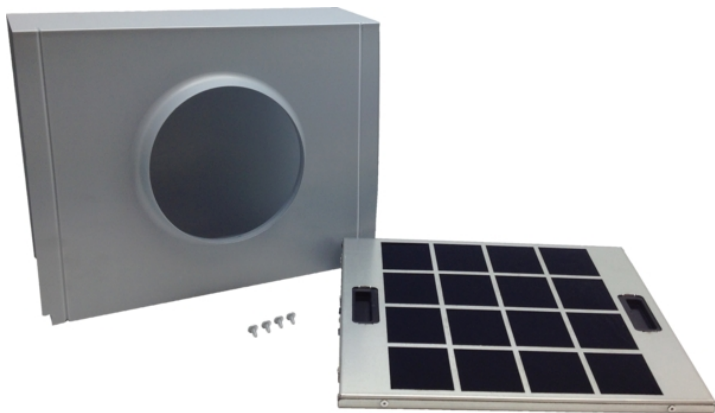

Recirculation Kit for Masterpiece® HMCB Chimney Wall Hood

Product Features

Notes: Please refer to installation instructions. Installation instructions are available at www.thermador.com. Specifications are correct at the time of printing. Thermador reserves the right to change product specifications and design at any time, without notice.

Product Features

	Accessory
Brand	Thermador
SKU	RECHMCB
Internal article number	00000000000718493
EAN code	825225955924
Product packaging dimensions (HxWxD)	9 1/2" x 11" x 13 3/4"
	4
	5
UPC code	825225955924
Product image	MCSA02757574_IMG_20180601_RECHMCB_RECHDDB_R