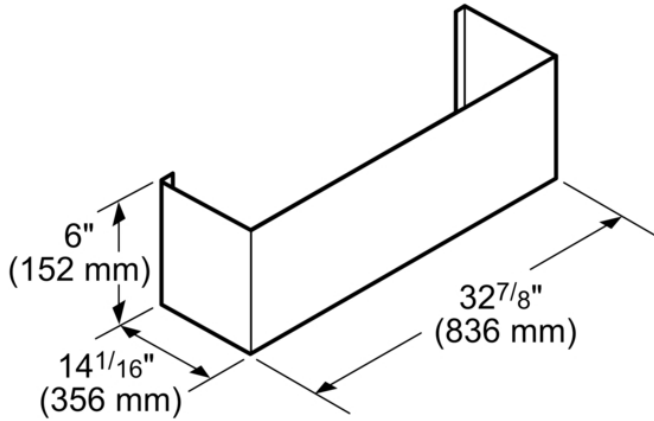

## 6-Inch Tall Duct Cover for Professional Chimney Wall Hood

### Product Features

	Accessory
Brand	Thermador
SKU	CHMHP486W
Internal article number	00000000011030268
EAN code	825225940555
Product packaging dimensions (HxWxD)	13 7/8" x 35 5/8" x 16 7/8"
	4
	5
UPC code	825225940555
Product image	MCSA00782379_CHMHP366N_def.jpg