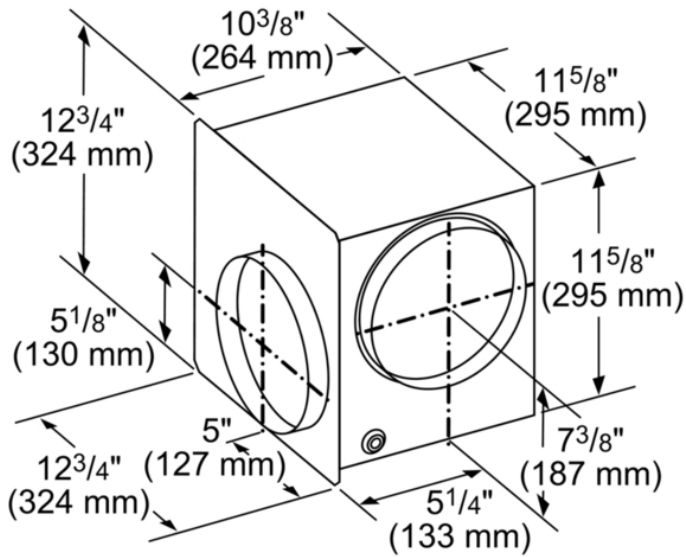

600 CFM Flexible Blower for Downdraft

measurements in inches (mm)

Product Features

	Accessory
Brand	Thermador
SKU	VTD600P
Internal article number	VTD600P
EAN code	825225919100
Product packaging dimensions (HxWxD)	8 11/16" x 16 9/16" x 17 5/16"
	20
	22
Standard number of units per pallet	24
UPC code	825225919100
Product image	MCSA02811725_Thermador_blower_VTD600P_d

Technical Specification

Notes: Please refer to installation instructions. Installation instructions are available at www.thermador.com. Specifications are correct at the time of printing. Thermador reserves the right to change product specifications and design at any time, without notice.

1 800 735 4328 | WWW.THERMADOR.COM | 1901 Main Street, Suite 600 Irvine, CA 92614

©2022 BSH HOME APPLIANCES CORPORATION, ALL RIGHTS RESERVED LITHO DATE: 05/2022