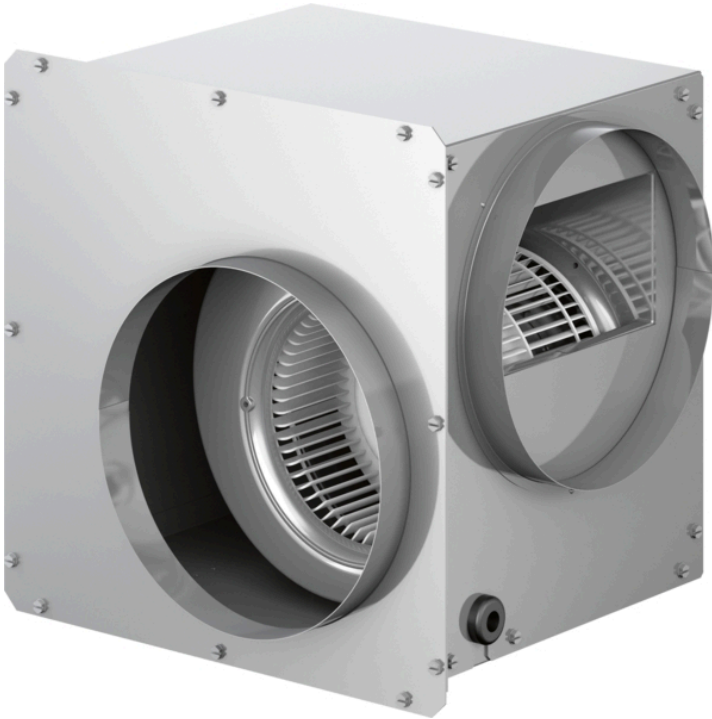

600 CFM Flexible Blower for Downdraft

Product Features

Performance

Designed for use with UCVM30RS, UCVM36RS and UCVP36RS downdrafts

Capable up to 600 CFM in performance

Some blower positions may need deeper cabinets. See installation guide

Recirculation kit available, use with induction/electric cooktops only

Additional accessories may be required for installation, see manual

Notes: Please refer to installation instructions. Installation instructions are available at www.thermador.com. Specifications are correct at the time of printing. Thermador reserves the right to change product specifications and design at any time, without notice.

1 800 735 4328 | WWW.THERMADOR.COM | 1901 Main Street, Suite 600 Irvine, CA 92614

©2022 BSH HOME APPLIANCES CORPORATION, ALL RIGHTS RESERVED LITHO DATE: 05/2022