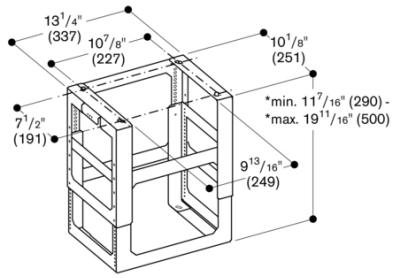

Product image

MCSA043203_DHZ1251_def.jpg

2022-10-01

Page 1

* height adjustable in 3/8" (10 mm) intervals