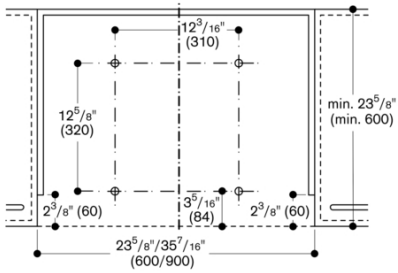

Product image

MCSA01059195_F8327_VL414111_6504

2022-10-03

Page 1

Top cabinet for AF 210
 with lowering frame AA 210 460/AA 210 490

Cross-section top cabinet with AA 211 812

Top cabinet for AF 200 160 with lowering frame AA 210 460

Install directly on the kitchen wall

Install directly on the kitchen wall