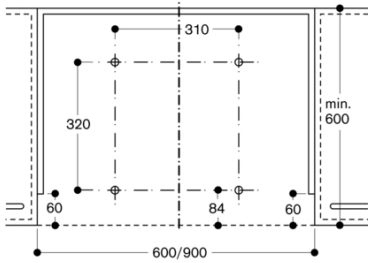

Product image

MCSA01059195_F8327_VL414111_6504

2022-10-03

Page 1

Top cabinet for AF 210
 with lowering frame AA 210 460/AA 210 490

Cross-section top cabinet with AA 211 812

Top cabinet for AF 200 160 with lowering frame AA 210 460

Install directly on the kitchen wall

Install directly on the kitchen wall