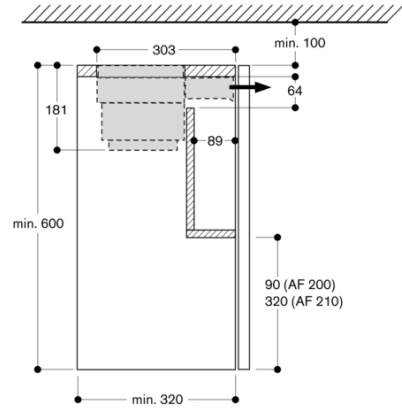

Product image

MCSA01059195_F8327_VL414111_6504

2022-10-03

Page 1

Top cabinet for AF 210
 with lowering frame AA 210 460/AA 210 490

Cross-section top cabinet with AA 211 812

Top cabinet for AF 200 160 with lowering frame AA 210 460

Install directly on the kitchen wall

Install directly on the kitchen wall