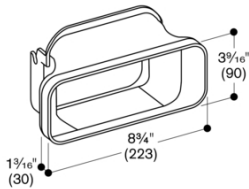

825225957737

Product image

MCSA02697458_i8671_2043900_AD8510

2022-10-03

Page 1

AD851041
Connecting piece VL 200 for extension
with flat duct DN 150 for an extra deep
countertop or for an island installation.

2022-10-03
Page 2

measurements in inches (mm)