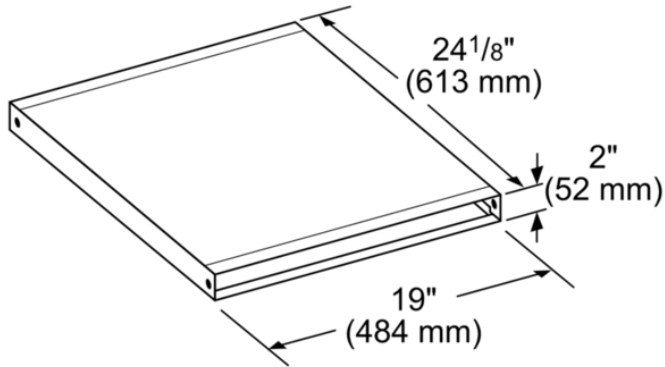

2-Foot Rectangular Duct Downdraft HDD2RECTD

measurements in inches (mm)

Features

Product Description

	Accessory
Brand	Bosch
Product name / series name	
SKU	HDD2RECTD
Internal article number	00000000000777684
EAN code	4242002910802
Product packaging dimensions (HxWxD)	
	7
	8
Quantity per packing unit	
Standard number of units per pallet	30
UPC code	825225920786
Product image	MCSA02477480_i3925_1851140_CVDUCT2_de

Technical Specification

Notes: All height, width and depth dimensions are shown in inches. *Please refer to installation instructions prior to making cutout. BSH reserves the absolute and unrestricted right to change product materials and specifications, at any time, without notice. Consult the product's installation instructions for final dimensional data and other details. Applicable product warranty can be found in a accompanying product literature or you may contact your account manager for further details.

For more information on our entire line of products, go to boschappliances.com or call 1-800-944-2904.
Copyright ©2022 BSH Home Appliances Corporation. All rights reserved. Bosch is a registered trademark of Robert Bosch GmbH.

Litho Date: 05/2022