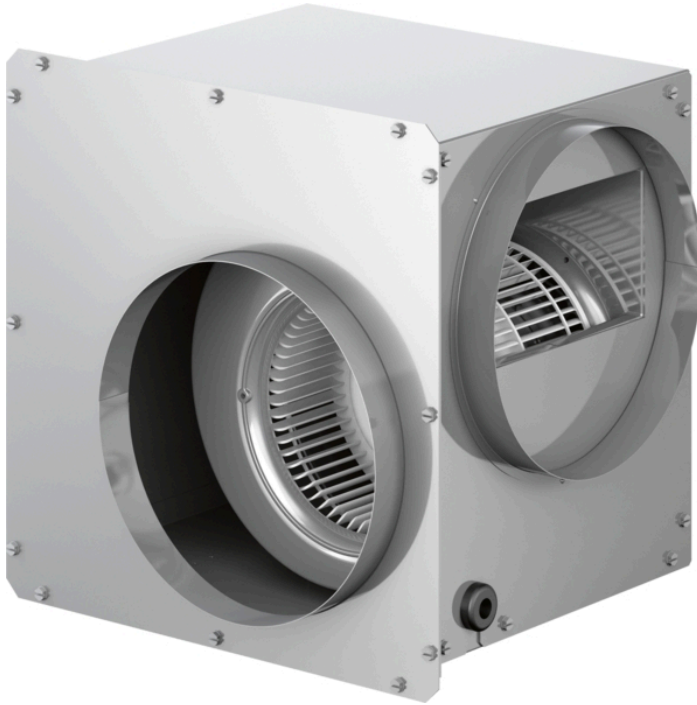

600 CFM Flexible Blower - Downdraft DHG602DUC

Features and Benefits

Design

- 600 CFM Flexible Blower Has 8" Round Duct Exhaust
- Some Blower Positions May Need Deeper Cabinets. See Installation Guide
- Additional Accessories May Be Required For Installation, See Manual

Performance

- Capable Up To 600 CFM In Performance

Notes: All height, width and depth dimensions are shown in inches. *Please refer to installation instructions prior to making cutout. BSH reserves the absolute and unrestricted right to change product materials and specifications, at any time, without notice. Consult the product's installation instructions for final dimensional data and other details. Applicable product warranty can be found in a accompanying product literature or you may contact your account manager for further details.

Litho Date: 06/2022

600 CFM Flexible Blower - Downdraft DHG602DUC

measurements in inches and (mm)

Features

Product Description	
Brand	Accessory Bosch
Product name / series name	
SKU	DHG602DUC
Internal article number	00000000000717973
EAN code	4242002916026
Product packaging dimensions (HxWxD)	8 11/16" x 16 9/16" x 17 5/16"
	20
	22
Quantity per packing unit	
Standard number of units per pallet	30
UPC code	825225921219
Product image	MCSA02015201_i2082_1410110_DHG602DUC_d