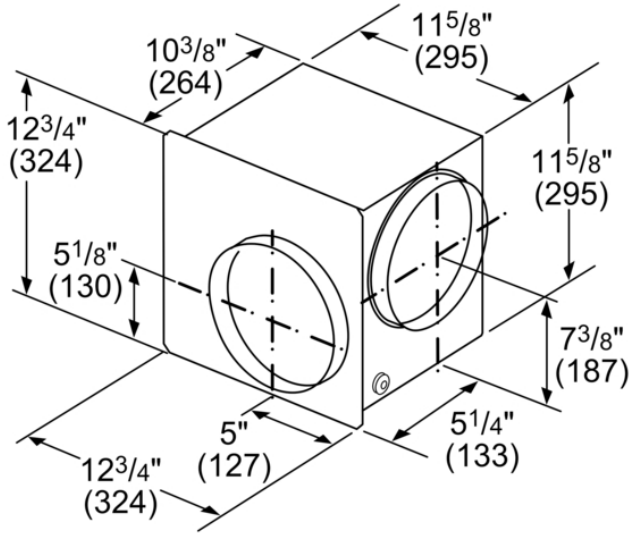

Performance

- Capable Up To 600 CFM In Performance

Notes: All height, width and depth dimensions are shown in inches. *Please refer to installation instructions prior to making cutout. BSH reserves the absolute and unrestricted right to change product materials and specifications, at any time, without notice. Consult the product's installation instructions for final dimensional data and other details. Applicable product warranty can be found in a accompanying product literature or you may contact your account manager for further details.

Litho Date: 06/2022

600 CFM Flexible Blower - Downdraft DHG602DUC

measurements in inches and (mm)

Features

Product Description	
Brand	Accessory Bosch
Product name / series name	
SKU	DHG602DUC
Internal article number	00000000000717973
EAN code	4242002916026
Product packaging dimensions (HxWxD)	8 11/16" x 16 9/16" x 17 5/16"
	20
	22
Quantity per packing unit	
Standard number of units per pallet	30
UPC code	825225921219
Product image	MCSA02015201_i2082_1410110_DHG602DUC_d

Technical Specification

Notes: All height, width and depth dimensions are shown in inches. *Please refer to installation instructions prior to making cutout. BSH reserves the absolute and unrestricted right to change product materials and specifications, at any time, without notice. Consult the product's installation instructions for final dimensional data and other details. Applicable product warranty can be found in a accompanying product literature or you may contact your account manager for further details.