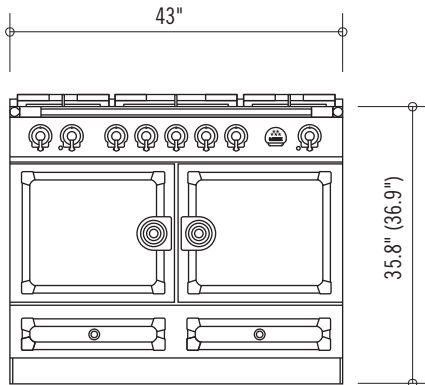

SPECIFICATIONS

CORNUFÉ 110: c1

1092 W x 650 D x 910 (937 max) H (mm)
 43 W x 25.6 D x 35.8 (36.9 max) H (inches)
 350 lb. uncrated, 465 lb. crated
 High-performance 5 burner gas cooktop
 Double electric convection ovens

Gas Burners:

1 17,500 BTU Central Burner
 3 12,000 BTU Burners
 1 6,000 BTU Simmer Burner
 Solid Brass Burners Enamel-Capped with Thermocouple Safety Mechanism

Ovens:

French side-swing enameled steel doors
 2 Electric Convection Ovens, one of which features 7 cooking modes
 4 Interior Oven Racks Included (2 flat racks, 2 dropped racks)
 2 Enamel Baking Trays and 1 Trivet
 Left Oven: 430 W x 370 D x 380 H (mm)
 16.9 W x 14.6 D x 15 H (inches)
 2.2 cubic feet
 Right Oven: 430 W x 370 D x 410 H (mm)
 16.9 W x 14.6 D x 16.2 H (inches)
 2.39 cubic feet
 Range Accessories: Plaque Adaptor Kit, Wok Ring,
 Grill/Griddle Plate

*Side panels are stainless steel for all colors except Gloss Black, Matte Black and Dark Navy Blue ranges have flat black side panels.

110: C1

CORNUFÉ SERIES HOOD

CORNUFÉ 110 HOOD: H1

- 1100 W x 650 D x 700 H (mm)
- 43.3 W x 25.6 D x 27.5 H (inches)
- Traditional wall-mounted chimney hood
- Available in all color and trim options
- 4-Speed Variable Motor
- One 600 CFM blower – unobstructed air flow with $\varnothing 6$ " duct
- Remote Control and In-Hood Activation Controls
- Three 20W high-intensity Halogen lights
- 2 dishwasher-safe baffle filters with grease capture system
- Voltage: 120v; 60Hz, total rating: 425W, 3.6 AMP
- Telescopic flue cover extends to maximum hood height of 39.3" (1000 mm)