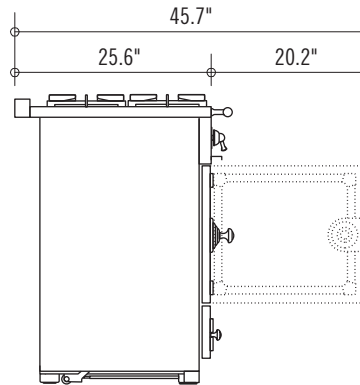

SPECIFICATIONS

CORNUFÉ 110: c1

1092 W x 650 D x 910 (937 max) H (mm)
 43 W x 25.6 D x 35.8 (36.9 max) H (inches)
 350 lb. uncrated, 465 lb. crated
 High-performance 5 burner gas cooktop
 Double electric convection ovens