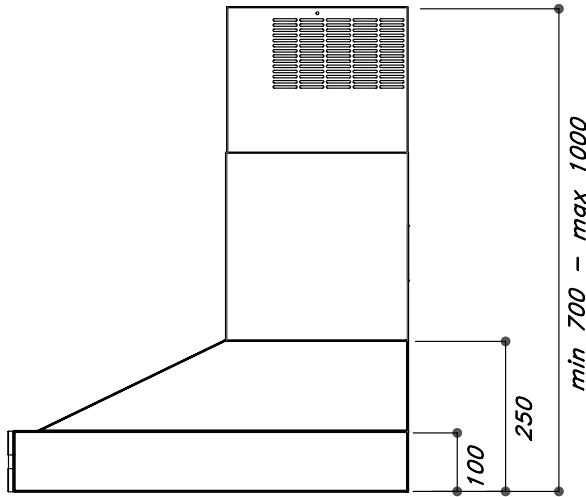

SPECIFICATIONS

CORNUFÉ 110: c1

1092 W x 650 D x 910 (937 max) H (mm)
 43 W x 25.6 D x 35.8 (36.9 max) H (inches)
 350 lb. uncrated, 465 lb. crated
 High-performance 5 burner gas cooktop
 Double electric convection ovens

*Side panels are stainless steel for all colors except Gloss Black, Matte Black and Dark Navy Blue ranges have flat black side panels.

110: C1

CORNUFÉ SERIES HOOD

CORNUFÉ 110 HOOD: H1

- 1100 W x 650 D x 700 H (mm)
- 43.3 W x 25.6 D x 27.5 H (inches)
- Traditional wall-mounted chimney hood
- Available in all color and trim options
- 4-Speed Variable Motor
- One 600 CFM blower – unobstructed air flow with $\varnothing 6$ " duct
- Remote Control and In-Hood Activation Controls
- Three 20W high-intensity Halogen lights
- 2 dishwasher-safe baffle filters with grease capture system
- Voltage: 120v; 60Hz, total rating: 425W, 3.6 AMP
- Telescopic flue cover extends to maximum hood height of 39.3" (1000 mm)