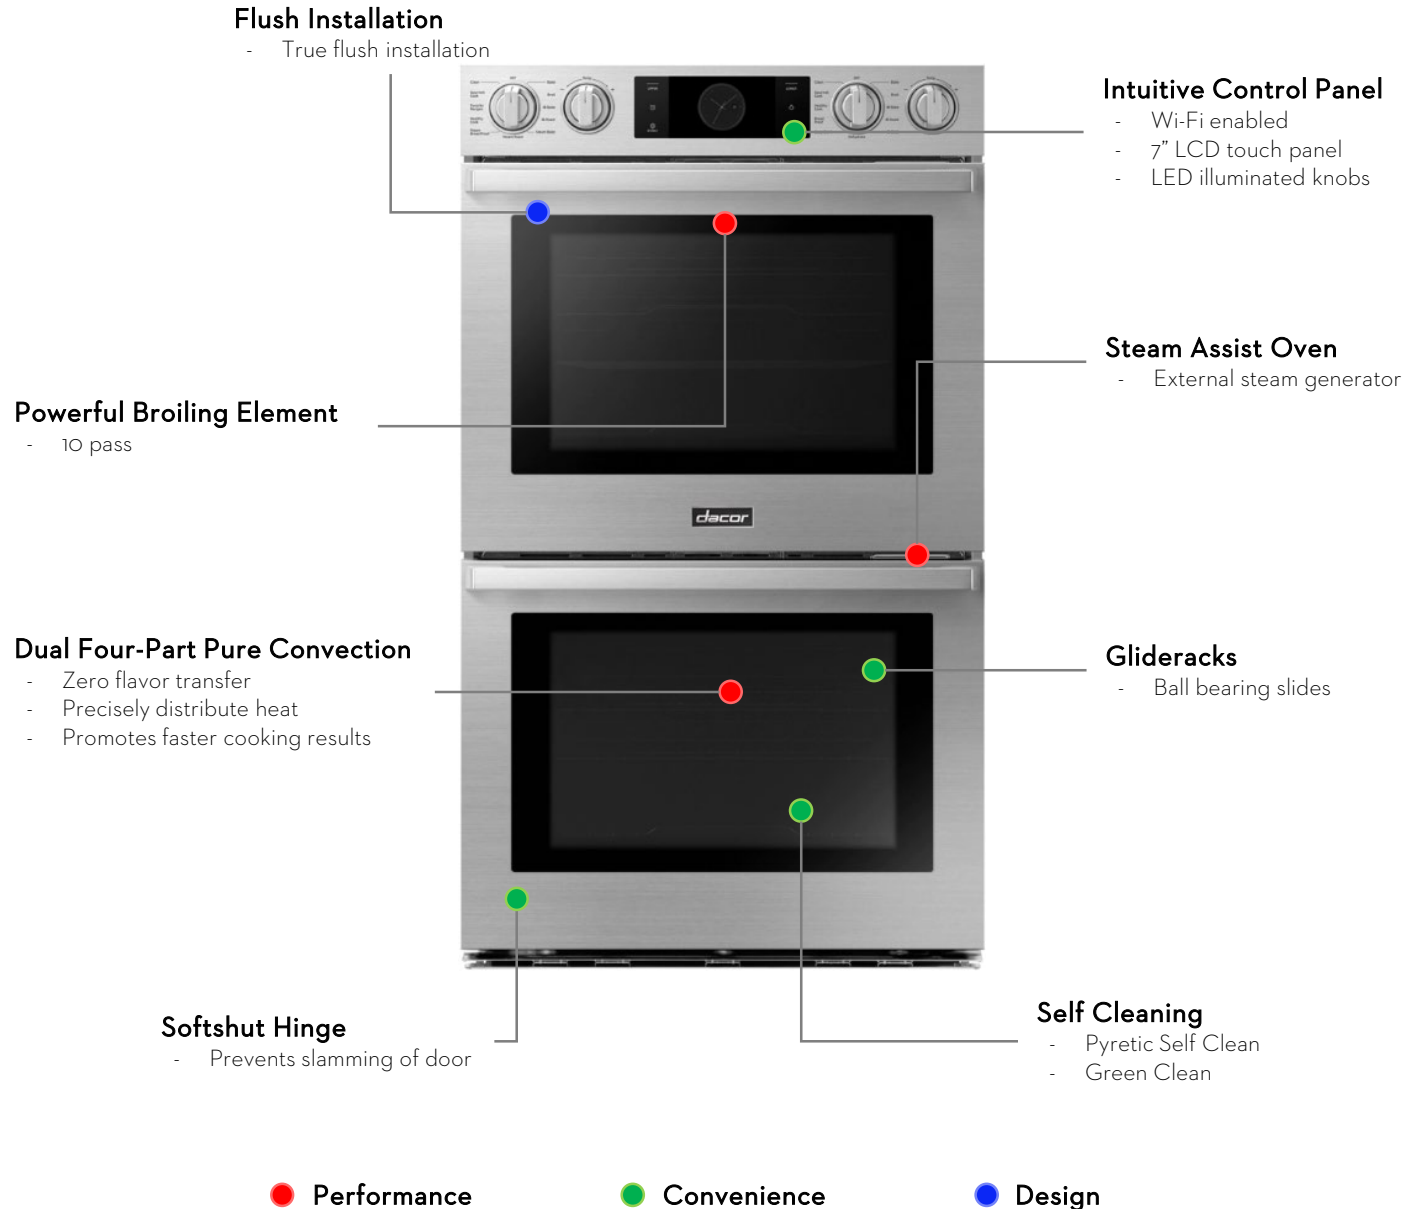

# TRANSITIONAL WALL OVEN

## Performance

- Achieve meats that are juicy on the inside yet crispy on the outside using Steam Assist oven
- Cook multiple dishes at once knowing that there will be zero flavor transfer while promoting precise distribution of heat using dual Four-Part Pure Convection
- Sear perfect steaks using powerful 10 pass broiling element

## Convenience

- Rest easy knowing that oven door will not be damaged by accidental slamming of the door
- Easily clean the oven cavity using pyretic self clean or gentler steam Greenclean
- Easily slide oven racks in and out using Gliderack with ball-bearing slides
- Monitor and operate the wall oven remotely using iQ Connect feature with Wi-Fi enabled 7" LCD control panel and LED illuminated knobs

## Design

- Complete the look of the modern and clean kitchen with true flush installation that will not hinder rest of the kitchen design