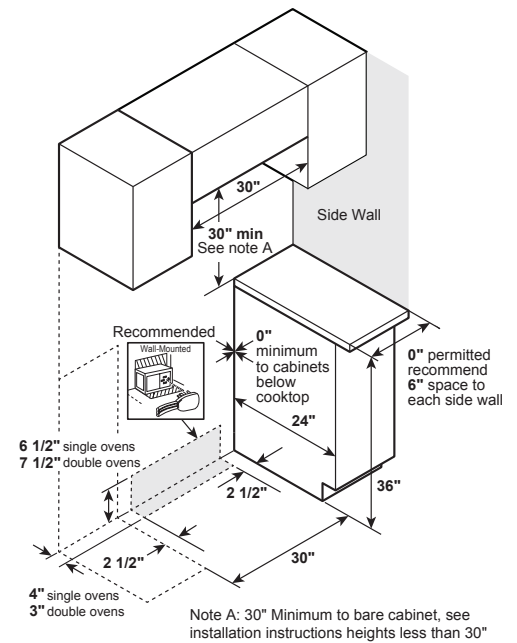

Café™ 30" Smart Slide-In Front Control Induction and Convection Range with Warming Drawer

CAFÉ

DISTINCT BY DESIGN™

CHS90XP4MW2 / CHS90XP3MD1 / CHS90XP2MS1

POWER / RATINGS

Amp Rating at 208V	40
Amp Rating at 240V	40
Bake Wattage	2850W
Broiler Wattage	4000W
Convection Wattage	2500W
KW Rating at 208V	11.3
KW Rating at 240V	13.6

WARRANTY

Parts Warranty	Limited 1-year entire appliance
Labor Warranty	Limited 1-year entire appliance
Warranty Notes	See written warranty for full details

DIMENSIONS

Receptacle Locations: Locally approved flexible service cord or conduit must be used because terminals are not accessible after range installation. See shaded area in drawing for location of electrical outlet box. Recommended outlet locations allow range to be installed directly against rear wall.

Note: This appliance has been approved for 0" spacing to adjacent surfaces above the cooktop. However, a 6" minimum spacing to surfaces less than 15" above the cooktop and adjacent cabinet is recommended to reduce exposure to steam, grease splatter and heat.

Installation Information: Before installing, consult installation instructions for current dimensional data and additional requirements.

ADDITIONAL ACCESSORIES