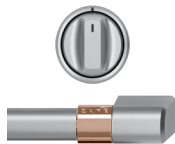

CXFCHHKPMSS
Brushed Stainless
2 handles, 6 knobs