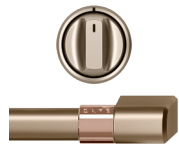

ADDITIONAL ACCESSORIES

CXFCHHKPMBZ
Brushed Bronze
2 handles; 6 knobs