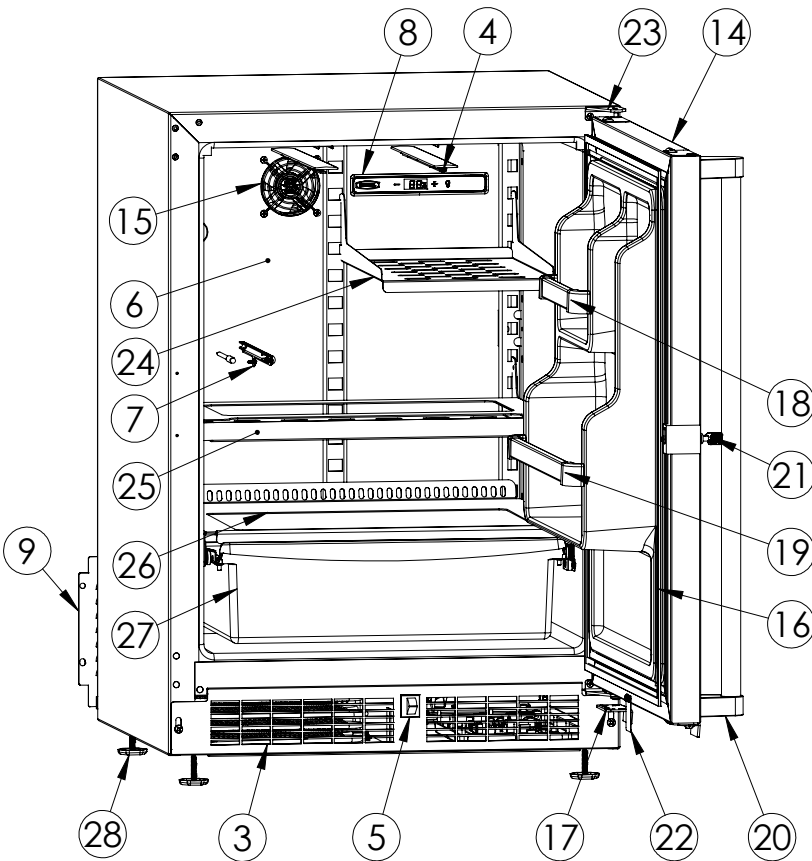

Service Parts List

marvelrefrigeration.com
616-754-5601

MORE224-SS41A

ITEM	DESCRIPTION	MARVEL P/N
1	CONDENSER ASSEMBLY	S41015869
2	MAIN CONTROL BOARD KIT	S42088820
3	GRILLE	S41015806-SS
4	LED LIGHT STRIP	S68100
5	BLACK ROCKER LIGHT SWITCH	42246922
6	EVAPORATOR ASSEMBLY	42249115
7	THERMISTOR ASSEMBLY	S41015903-GRY
8	UI DISPLAY KIT	S68166-01
9	ACCESS COVER	S41013888
10	MECHANICAL HARNESS KIT*	S41015773
11	CONDENSER FAN ASSEMBLY	42249159
12	COMPRESSOR	S41015395
13	COMPRESSOR ELECTRICALS	S41015921
14	DOOR ASSEMBLY	S42038875-SLR
15	EVAP FAN	42249149
16	DOOR GASKET	S31580-035
17	DOOR STOP	S41015708-SS
18	UPPER DOOR BAR KIT	S41009473-AUPR
19	LOWER DOOR BAR KIT	S41009473-ALWR
20	HANDLE	S41005295-009
21	KEYS(2)	42244506
22	STRIKER PLATE	S41015709-SS
23	HINGE PKG	S52411635-SS
24	HALF SHELF	S41013846
25	SLIDING SHELF	S42138169-SS
26	CRISPER SHELF	S42413165-SS
27	CRISPER BIN	42249326
28	LEG LEVELERS (4)	42243808
29	POWER CORD	S41050606
30	DRAIN PAN	S41013227

* NOT PICTURED