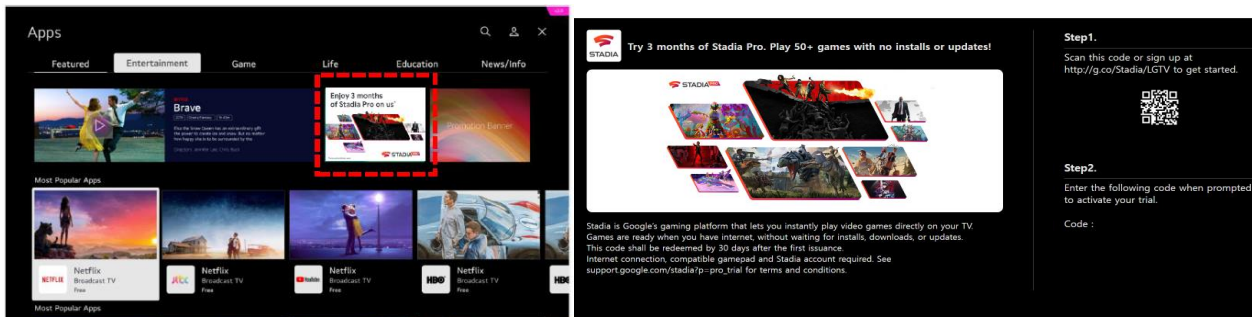

- On your LG TV, go to the Web Store app
- Look for Enjoy 3 Months of Stadia Pro Offer
- Scan the QR Code or sign up at <http://g.co/Stadia/LGTV> to get started
- Enter the code when prompted to start your trial