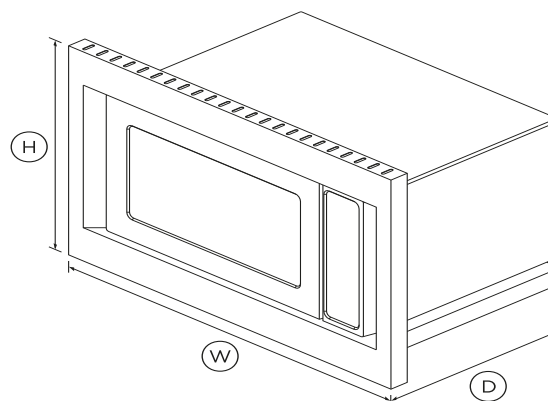

Traditional Microwave Trim Kit, 30"

Series 5 | Contemporary

Stainless Steel

Blends the 24" Traditional Microwave into your existing cabinetry seamlessly.

DIMENSIONS

Height	17 7/8"
Width	29 7/8"
Depth	0 7/8"

SPECIFICATIONS

Product dimensions

Depth	0 7/8"
Height	17 7/8"
Width	29 7/8"

SKU	81228
-----	-------

Other product downloads available at fisherpaykel.com

Service & Warranty

Installation Guide

A PEACE OF MIND SALE