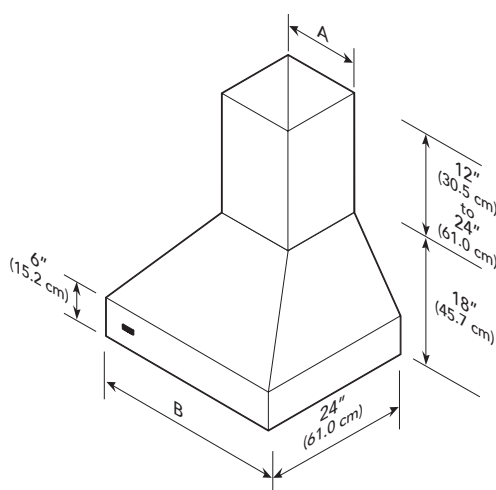

*A 1,200 CFM interior- or exterior-power ventilator should be used when installed over range/rangetop with gas char-grill. Max duct run is 50 ft.

**It is recommended that the 1,500 CFM ventilator be used with longer duct runs. Max duct run is 75 ft.

NOTE: Maximum amp rating for hoods includes recommended ventilator kit rating; All products must be hard wired with 2-wire with ground. An interior- or exterior-power ventilator kit must be purchased for installation with all 18"H. hoods.

Please do not prepare installation from brochure data only. See installation instructions for important clearance/installation information.

	A (Duct width)
30"W.	12" (30.5 cm)
36"W.	12" (30.5 cm)
42"W.	12" (30.5 cm)
48"W.	18" (45.7 cm)
60"W.	24" (61.0 cm)

	B (Hood width)
30"W.	29-7/8" (76.2 cm)
36"W.	35-7/8" (91.1 cm)
42"W.	41-7/8" (106.4 cm)
48"W.	47-7/8" (121.6 cm)
60"W.	59-7/8" (152.1 cm)

VIKING RANGE, LLC 111 FRONT STREET GREENWOOD, MISSISSIPPI 38930 USA

For detailed product information, model numbers, or to request a quote call 1-888-845-4641 or visit vikingrange.com

© 2020 Viking Range, LLC All rights reserved. Specifications subject to change without notice.