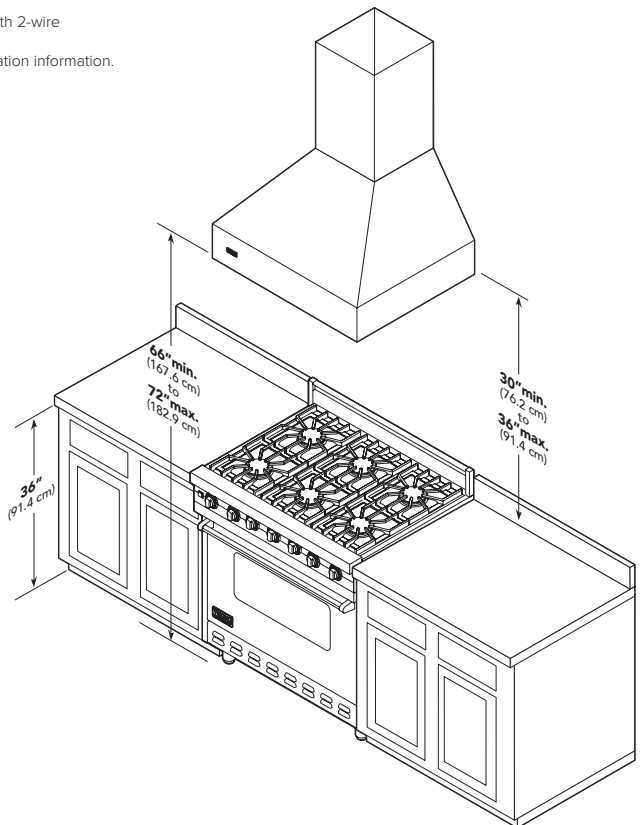

*A 1,200 CFM interior- or exterior-power ventilator should be used when installed over range/rangetop with gas char-grill. Max duct run is 50 ft.

**It is recommended that the 1,500 CFM ventilator be used with longer duct runs. Max duct run is 75 ft.

NOTE: Maximum amp rating for hoods includes recommended ventilator kit rating; All products must be hard wired with 2-wire with ground. An interior- or exterior-power ventilator kit must be purchased for installation with all 18"H. hoods.

Please do not prepare installation from brochure data only. See installation instructions for important clearance/installation information.

	A (Duct width)
30"W.	12" (30.5 cm)
36"W.	12" (30.5 cm)
42"W.	12" (30.5 cm)
48"W.	18" (45.7 cm)
60"W.	24" (61.0 cm)

	B (Hood width)
30"W.	29-7/8" (76.2 cm)
36"W.	35-7/8" (91.1 cm)
42"W.	41-7/8" (106.4 cm)
48"W.	47-7/8" (121.6 cm)
60"W.	59-7/8" (152.1 cm)

VIKING RANGE, LLC 111 FRONT STREET GREENWOOD, MISSISSIPPI 38930 USA

For detailed product information, model numbers, or to request a quote call 1-888-845-4641 or visit vikingrange.com

© 2020 Viking Range, LLC All rights reserved. Specifications subject to change without notice.