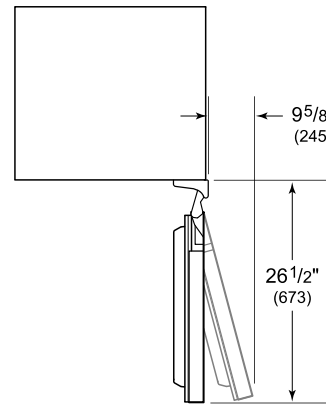

HEIGHT DIMENSIONS ± 1/2" (13)