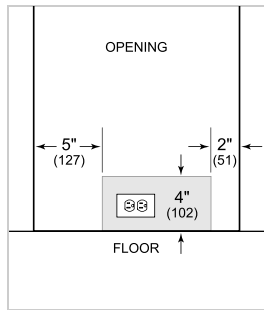

PRODUCT SPECIFICATIONS

Model	DEU2450BG/ADA
Dimensions	24"W x 32 1/2"H x 23 1/8"D
Refrigerator Capacity	5.1 cu. ft.
Weight	139 lbs
Electrical Supply	115 VAC, 60 Hz
Electrical Service	15 amp dedicated circuit
Wine Storage Capacity	8 Bottles
Receptacle	3-prong grounding-type

ELECTRICAL