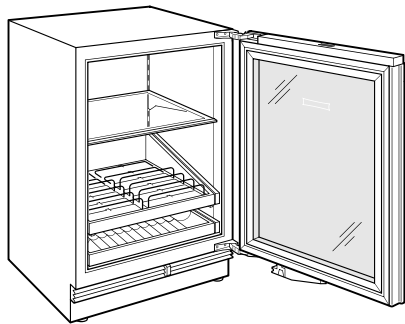

INTERIOR VIEW