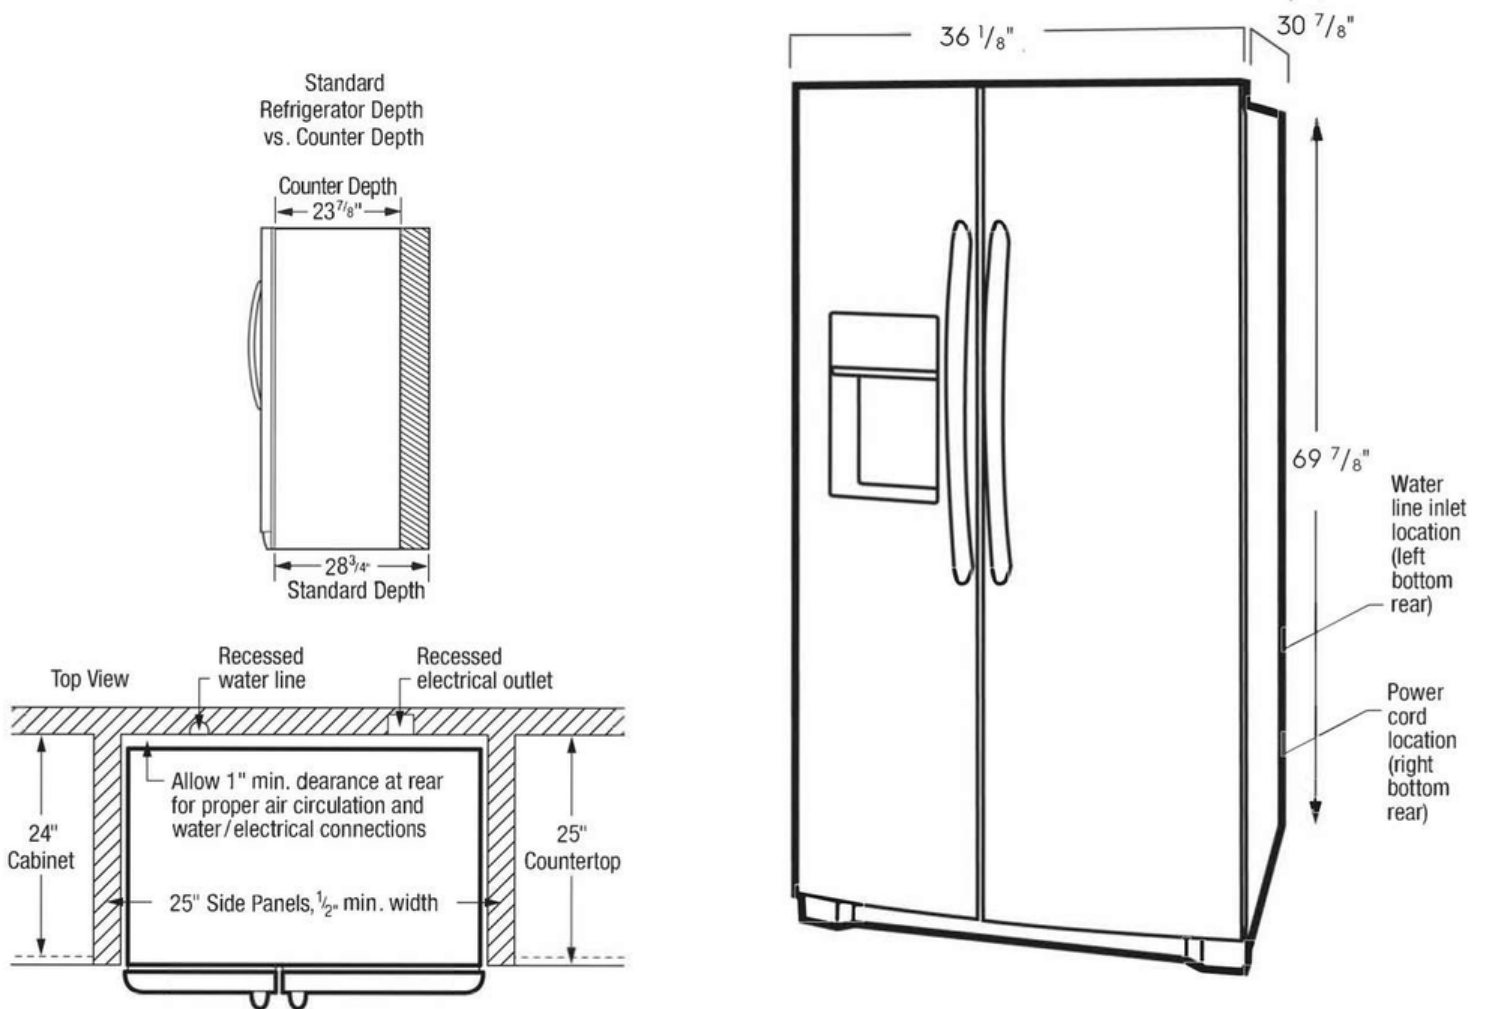

# Frigidaire Gallery

22.3 Cu. Ft. 36" Counter Depth Side by Side Refrigerator

GRSC2352AF, GRSC2352AD

Version : 11/21

Note: For planning purposes only. Always consult local and national electric, gas and plumbing codes.