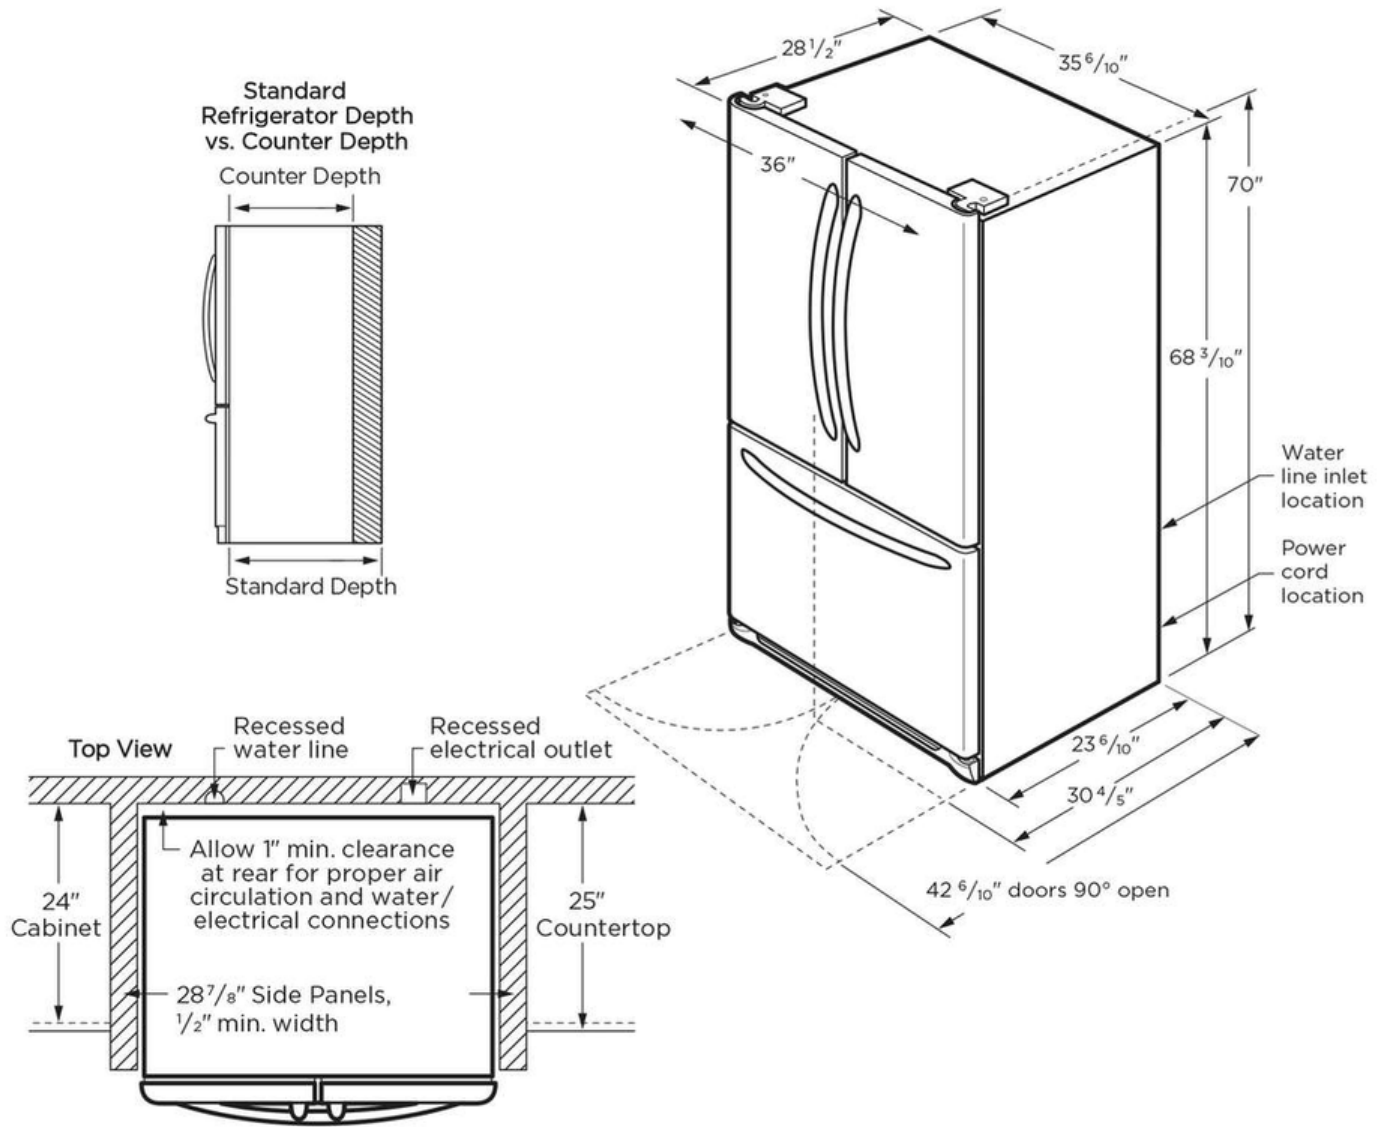

Frigidaire Gallery

22.6 Cu. Ft. Counter-Depth French Door Refrigerator

GRFC2353AF, GRFC2353AD

Version : 04/22

Note: For planning purposes only. Always consult local and national electric, gas and plumbing codes.

Refer to Product Installation Guide for detailed installation instructions on the web at frigidaire.com / frigidaire.ca

Specifications subject to change. Accessories information available on the web at frigidaire.com / frigidaire.ca

USA • 10200 David Taylor Drive • Charlotte, NC 28262 • 1-800-FRIGIDAIRE • frigidaire.com

CANADA • 5855 Terry Fox Way • Mississauga, ON L5V 3E4 • 1-800-265-8352 • frigidaire.ca