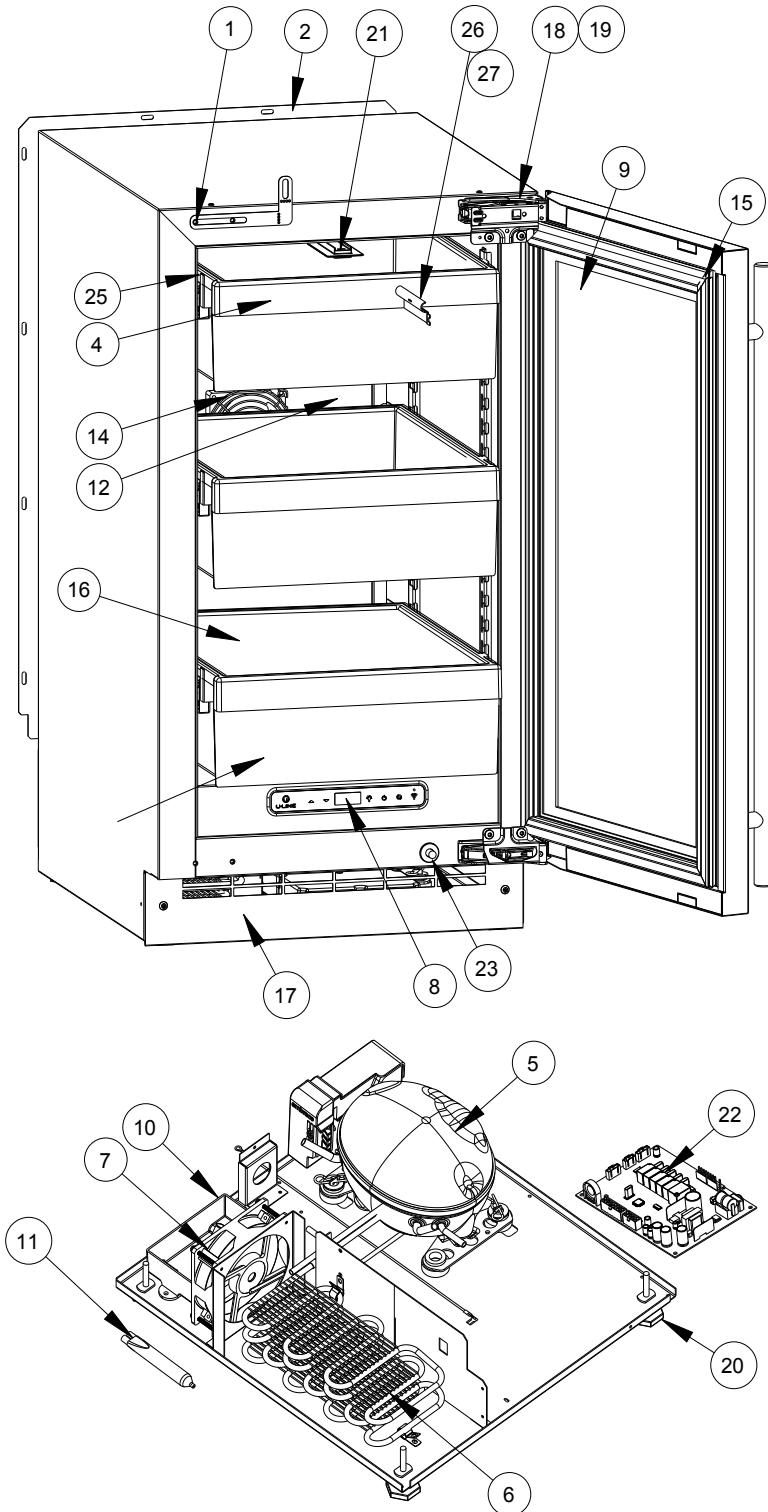

## Parts

<b>UHRE518-SG01A</b>		
1	ANTI-TIP BRACKET	80-55449-00
2	BACK PANEL	80-55474-00
3	BIN, STORAGE	80-54050-00
4	BIN FRONT	80-55475-00
5	COMPRESSOR	80-55452-00
6	CONDENSER ASSEMBLY	80-55453-00
7	CONDENSER FAN	80-54014-00
8	DISPLAY MODULE	80-55429-00
9	DOOR ASSEMBLY	80-55495-00
10	DRAIN PAN	80-54217-00
11	DRIER	80-54055-00
12	EVAPORATOR ASSEMBLY	80-55478-00
13	EVAPORATOR COVER	80-55477-00
14	EVAPORATOR FAN W/COVER	80-55457-00
15	GASKET, DOOR	80-55517-00
16	GLASS SHELF	80-54049-00
17	GRILLE	80-55479-00
18	HINGE ASSEMBLY	80-55374-00
19	HINGE COVER (2)	80-54001-00
20	LEG LEVELERS (4)	80-54019-00
21	LED LIGHT, 2 COLOR	80-55272-00
22	MAIN BOARD	80-55398-00
23	PLUNGER SWITCH	80-55375-00
24	POWER CORD*	80-55462-00
25	SLIDE ASSEMBLY	80-55509-00
26	THERMISTOR	80-54006-00
27	THERMISTOR COVER	80-55464-00
28	WIRE HARNESS, BOARD*	80-55466-00

\*Not Shown