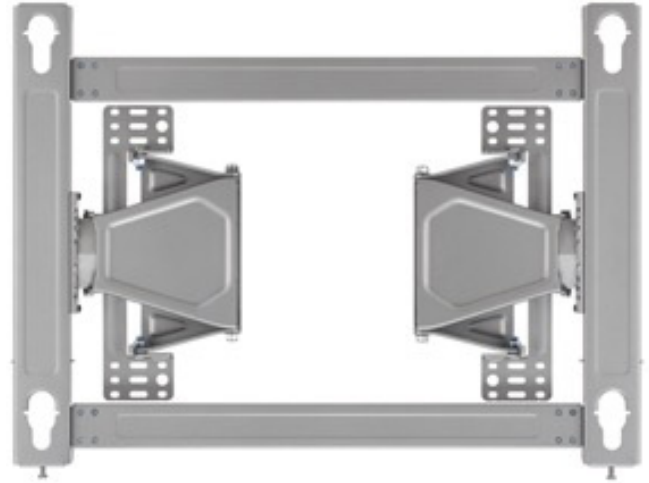

LSW640B

EZ Slim Wall Mount

Compatible with the following 2019 LG NanoCell and UHD TV's:

SM9970 series

SM9070 series

SM8670 series

UM8070 series (86", 82" only)

UM7570 series

UM7370 series

UM7170 series

UM6970 series

EZ SLIM WALL MOUNT

Mounting your stunning 2019 LG NanoCell TV or UHD LED TV on the wall with the LG LSW640B EZ Slim Wall Mount will help highlight the surprisingly slim design.

SPECIFICATIONS

Product Dimensions (WxHxD)	26.0" x 19.5" x 1.1"
Shipping Dimensions (WxHxD)	29.9" x 24.4" x 1.85"
Product Weight	17.4 lbs
Shipping Weight	21.2 lbs
Max UL Load Capacity	165 lbs
VESA Measurements	600 x 400