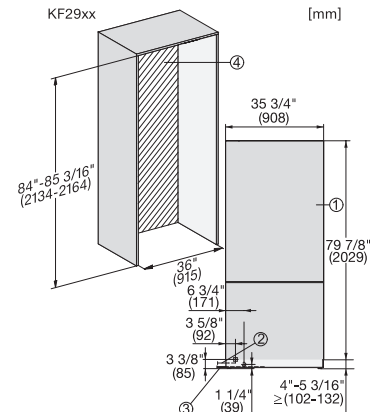

KF 2982 Vi

MasterCool FrenchDoor

For high-end design and technology on a large scale.

EAN: 4002516322016 / Material number: 11503020 / Old Material Number: 38298201USA

Technical data	
Niche width in inches (mm), min.	36 (914)
Niche width in inches (mm), max.	36 (914)
Niche height in inches (mm), min.	84 1/8 (2134)
Niche height in inches (mm), max.	84 1/8 (2134)
Niche depth in in.(mm)	24 7/8 (629)
Appliance width in in.(mm)	35 3/4 (908)
Appliance height in in.(mm)	83 3/4 (2127)
Appliance depth in in.(mm)	24 1/8 (610)
Weight in lbs.(kg)	468 (212.0)
Type of mounting	Fixed door
Maximum fridge compartment door front weight in lbs. (kg)	150 (68)
Maximum freezer compartment door front weight in lbs. (kg)	23 (10)
Total usable capacity in cu. ft. (l)	19.42 (550)
Current consumption in milliampere (mA)	4000
Voltage in V	120
Fuse rating in A	10
Number of phases	1
Frequency in Hz	60
Wire length in ft (m)	9 (3.0)
Replacing bulbs	Kundendienst

KF2982Vi, KF2981Vi, installation, MasterCool, installation drawings

KF2901Vi/SF, KF2911Vi/SF, KF2801Vi/SF, KF2811Vi/SF, KF2981Vi/SF, sideview, MasterCool, installation drawings

Side-by-Side, MasterCool, footnote, installation drawings

1. KSK 2001/2002, 2. Device A, 3. Device B, A = niche device A, B = niche device B

KFP3635ed/cs, KFP3634ed/cs R, KFP3634ed/cs L, KFP3634ed/cs, Front panel, Front dimensions, MasterCool, sketch

KF2902Vi/SF, KF2912Vi/SF, KF2982Vi/SF, KF2901Vi/SF, KF2911Vi/SF, KF2981Vi/SF, installation, MasterCool

1. View from the front, 2. Mains Connection cable, L = 3000 mm (118 inch), 3. Water inlet position, L = 2000mm (not for KON USA), 4. No water/ELT connections permitted in this area