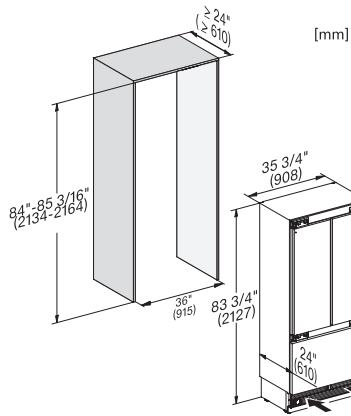

KF2982Vi, KF2981Vi, installation, MasterCool, installation drawings