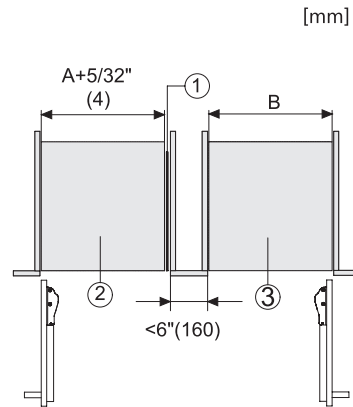

Side-by-Side, MasterCool, footnote, installation drawings

1. KSK 2001/2002, 2. Device A, 3. Device B, A = niche device A, B = niche device B