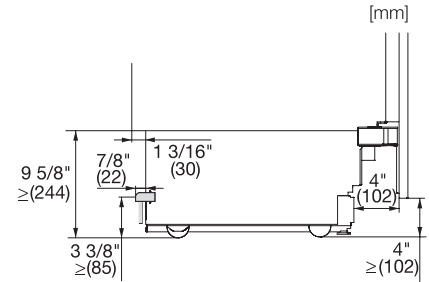

KF2901Vi/SF, KF2911Vi/SF, KF2801Vi/SF, KF2811Vi/SF, KF2981Vi/SF, sideview, MasterCool, installation drawings