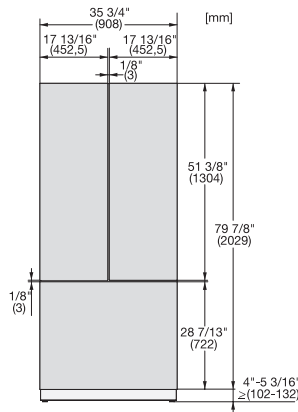

KF 2982 Vi

MasterCool FrenchDoor

For high-end design and technology on a large scale.

EAN: 4002516322016 / Material number: 11503020 / Old Material Number: 38298201USA

Technical data	
Niche width in inches (mm), min.	36 (914)
Niche width in inches (mm), max.	36 (914)
Niche height in inches (mm), min.	84 1/8 (2134)
Niche height in inches (mm), max.	84 1/8 (2134)
Niche depth in in.(mm)	24 7/8 (629)
Appliance width in in.(mm)	35 3/4 (908)
Appliance height in in.(mm)	83 3/4 (2127)
Appliance depth in in.(mm)	24 1/8 (610)
Weight in lbs.(kg)	468 (212.0)
Type of mounting	Fixed door
Maximum fridge compartment door front weight in lbs. (kg)	150 (68)
Maximum freezer compartment door front weight in lbs. (kg)	23 (10)
Total usable capacity in cu. ft. (l)	19.42 (550)
Current consumption in milliampere (mA)	4000
Voltage in V	120
Fuse rating in A	10
Number of phases	1
Frequency in Hz	60
Wire length in ft (m)	9 (3.0)
Replacing bulbs	Kundendienst

KF2982Vi, KF2981Vi, installation, MasterCool, installation drawings

KF2901Vi/SF, KF2911Vi/SF, KF2801Vi/SF, KF2811Vi/SF, KF2981Vi/SF, sideview, MasterCool, installation drawings

Side-by-Side, MasterCool, footnote, installation drawings

1. KSK 2001/2002, 2. Device A, 3. Device B, A = niche device A, B = niche device B

KFP3635ed/cs, KFP3634ed/cs R, KFP3634ed/cs L, KFP3634ed/cs, Front panel, Front dimensions, MasterCool, sketch

KF2902Vi/SF, KF2912Vi/SF, KF2982Vi/SF, KF2901Vi/SF, KF2911Vi/SF, KF2981Vi/SF, installation, MasterCool

1. View from the front, 2. Mains Connection cable, L = 3000 mm (118 inch), 3. Water inlet position, L = 2000mm (not for KON USA), 4. No water/ELT connections permitted in this area