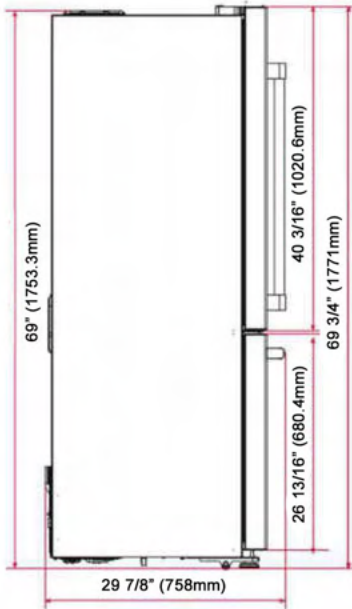

SPECIFICATIONS

Standard Dimensions:	35 3/4"w x 26 3/16"d x 69 3/4"h
Painted Dimensions:	35 3/4"w x 26 7/8"d x 70 1/16"h
Overall Capacity:	19.86 cu. ft.
Refrigerator Capacity:	13.30 cu. ft.
Freezer Capacity:	6.56 cu. ft.
Electrical Requirements:	120V, 60Hz
Electronic Control	
Crispers:	2
Door Bins:	6

Model shown: FBFD361

Model shown: FBFD361P

36" FREESTANDING COUNTER-DEPTH FRENCH DOOR REFRIGERATOR/FREEZER

Model: FBFD361

Model: FBFD361P

Plumbing

Electrical

DIMENSIONS: FBFD361

Height to top of door:	69 3/4"
Height to top of hinge:	69 3/4"
Height to top of case:	69"
Case depth without door:	23 5/8"
Case depth less door handle:	26 13/16"
Case depth with door handle:	29"
Depth with fresh door open 90°:	45 9/16"
Width:	35 3/4"
Width with door open 90° including door handle:	41 11/16"

AIR GAP CLEARANCES:

Side: 1/8" Top: 1" Back: 7/8"

DIMENSIONS: FBFD361P

Height to top of door:	70 1/16"
Height to top of hinge:	70 1/16"
Height to top of case:	69"
Case depth without door:	23 5/8"
Case depth less door handle:	26 7/8"
Case depth with door handle:	29 1/16"
Depth with fresh door open 90°:	45 9/16"
Width:	35 3/4"
Width with door open 90° including door handle:	41 11/16"