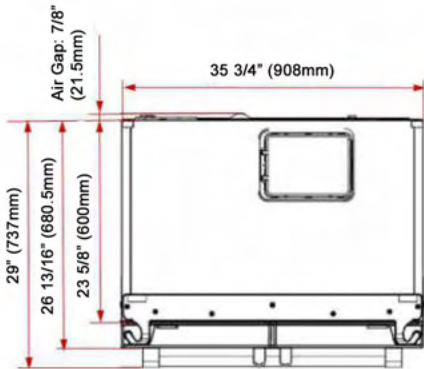

SPECIFICATIONS

Standard Dimensions:	35 3/4"w x 26 3/16"d x 69 3/4"h
Painted Dimensions:	35 3/4"w x 26 7/8"d x 70 1/16"h
Overall Capacity:	19.86 cu. ft.
Refrigerator Capacity:	13.30 cu. ft.
Freezer Capacity:	6.56 cu. ft.
Electrical Requirements:	120V, 60Hz
Electronic Control	
Crispers:	2
Door Bins:	6

Model shown: FBFD361

Model shown: FBFD361P

36" FREESTANDING COUNTER-DEPTH FRENCH DOOR REFRIGERATOR/FREEZER

Model: FBFD361

Model: FBFD361P

Plumbing

Electrical

DIMENSIONS: FBFD361

Height to top of door:	69 3/4"
Height to top of hinge:	69 3/4"
Height to top of case:	69"
Case depth without door:	23 5/8"
Case depth less door handle:	26 13/16"
Case depth with door handle:	29"
Depth with fresh door open 90°:	45 9/16"
Width:	35 3/4"
Width with door open 90° including door handle:	41 11/16"

AIR GAP CLEARANCES:

Side: 1/8" Top: 1" Back: 7/8"

DIMENSIONS: FBFD361P

Height to top of door:	70 1/16"
Height to top of hinge:	70 1/16"
Height to top of case:	69"
Case depth without door:	23 5/8"
Case depth less door handle:	26 7/8"
Case depth with door handle:	29 1/16"
Depth with fresh door open 90°:	45 9/16"
Width:	35 3/4"
Width with door open 90° including door handle:	41 11/16"