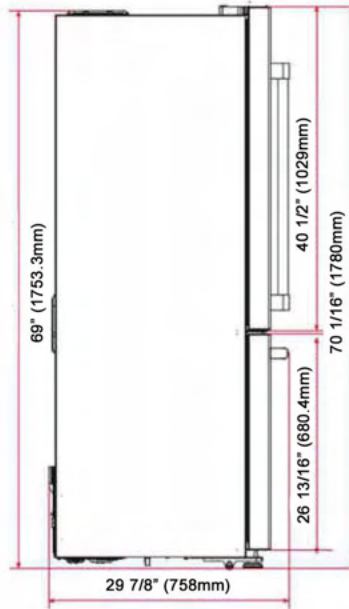

SPECIFICATIONS

Standard Dimensions:	35 3/4"w x 26 3/16"d x 69 3/4"h
Painted Dimensions:	35 3/4"w x 26 7/8"d x 70 1/16"h
Overall Capacity:	19.86 cu. ft.
Refrigerator Capacity:	13.30 cu. ft.
Freezer Capacity:	6.56 cu. ft.
Electrical Requirements:	120V, 60Hz
Electronic Control	
Crispers:	2
Door Bins:	6

Model shown: FBFD361

Model shown: FBFD361P

36" FREESTANDING COUNTER-DEPTH FRENCH DOOR REFRIGERATOR/FREEZER

Model: FBFD361

Model: FBFD361P

Plumbing

Electrical

DIMENSIONS: FBFD361

Height to top of door:	69 3/4"
Height to top of hinge:	69 3/4"
Height to top of case:	69"
Case depth without door:	23 5/8"
Case depth less door handle:	26 13/16"
Case depth with door handle:	29"
Depth with fresh door open 90°:	45 9/16"
Width:	35 3/4"
Width with door open 90° including door handle:	41 11/16"

AIR GAP CLEARANCES:

Side: 1/8" Top: 1" Back: 7/8"

DIMENSIONS: FBFD361P

Height to top of door:	70 1/16"
Height to top of hinge:	70 1/16"
Height to top of case:	69"
Case depth without door:	23 5/8"
Case depth less door handle:	26 7/8"
Case depth with door handle:	29 1/16"
Depth with fresh door open 90°:	45 9/16"
Width:	35 3/4"
Width with door open 90° including door handle:	41 11/16"