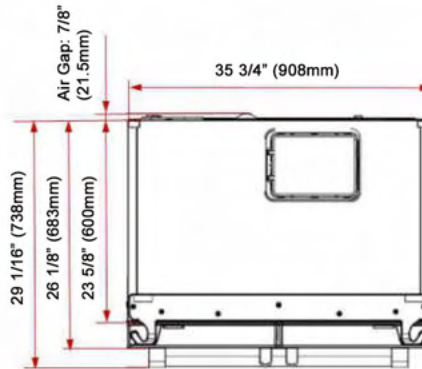

SPECIFICATIONS

Standard Dimensions:	35 3/4"w x 26 3/16"d x 69 3/4"h
Painted Dimensions:	35 3/4"w x 26 7/8"d x 70 1/16"h
Overall Capacity:	19.86 cu. ft.
Refrigerator Capacity:	13.30 cu. ft.
Freezer Capacity:	6.56 cu. ft.
Electrical Requirements:	120V, 60Hz
Electronic Control	
Crispers:	2
Door Bins:	6

Model shown: FBFD361

Model shown: FBFD361P

36" FREESTANDING COUNTER-DEPTH FRENCH DOOR REFRIGERATOR/FREEZER

Model: FBFD361

Model: FBFD361P

Plumbing

Electrical

DIMENSIONS: FBFD361

Height to top of door:	69 3/4"
Height to top of hinge:	69 3/4"
Height to top of case:	69"
Case depth without door:	23 5/8"
Case depth less door handle:	26 13/16"
Case depth with door handle:	29"
Depth with fresh door open 90°:	45 9/16"
Width:	35 3/4"
Width with door open 90° including door handle:	41 11/16"

AIR GAP CLEARANCES:

Side: 1/8" Top: 1" Back: 7/8"

DIMENSIONS: FBFD361P

Height to top of door:	70 1/16"
Height to top of hinge:	70 1/16"
Height to top of case:	69"
Case depth without door:	23 5/8"
Case depth less door handle:	26 7/8"
Case depth with door handle:	29 1/16"
Depth with fresh door open 90°:	45 9/16"
Width:	35 3/4"
Width with door open 90° including door handle:	41 11/16"