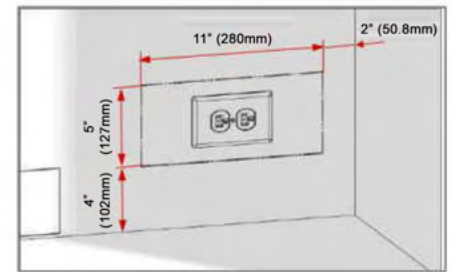

SPECIFICATIONS

Standard Dimensions:	35 3/4"w x 26 3/16"d x 69 3/4"h
Painted Dimensions:	35 3/4"w x 26 7/8"d x 70 1/16"h
Overall Capacity:	19.86 cu. ft.
Refrigerator Capacity:	13.30 cu. ft.
Freezer Capacity:	6.56 cu. ft.
Electrical Requirements:	120V, 60Hz
Electronic Control	
Crispers:	2
Door Bins:	6

Model shown: FBFD361

Model shown: FBFD361P

36" FREESTANDING COUNTER-DEPTH FRENCH DOOR REFRIGERATOR/FREEZER

Model: FBFD361

Model: FBFD361P

Plumbing

Electrical

DIMENSIONS: FBFD361

Height to top of door:	69 3/4"
Height to top of hinge:	69 3/4"
Height to top of case:	69"
Case depth without door:	23 5/8"
Case depth less door handle:	26 13/16"
Case depth with door handle:	29"
Depth with fresh door open 90°:	45 9/16"
Width:	35 3/4"
Width with door open 90° including door handle:	41 11/16"

AIR GAP CLEARANCES:

Side: 1/8" Top: 1" Back: 7/8"

DIMENSIONS: FBFD361P

Height to top of door:	70 1/16"
Height to top of hinge:	70 1/16"
Height to top of case:	69"
Case depth without door:	23 5/8"
Case depth less door handle:	26 7/8"
Case depth with door handle:	29 1/16"
Depth with fresh door open 90°:	45 9/16"
Width:	35 3/4"
Width with door open 90° including door handle:	41 11/16"