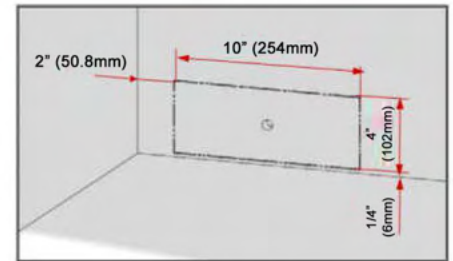

SPECIFICATIONS

Standard Dimensions:	35 3/4"w x 26 3/16"d x 69 3/4"h
Painted Dimensions:	35 3/4"w x 26 7/8"d x 70 1/16"h
Overall Capacity:	19.86 cu. ft.
Refrigerator Capacity:	13.30 cu. ft.
Freezer Capacity:	6.56 cu. ft.
Electrical Requirements:	120V, 60Hz
Electronic Control	
Crispers:	2
Door Bins:	6

Model shown: FBFD361

Model shown: FBFD361P

36" FREESTANDING COUNTER-DEPTH FRENCH DOOR REFRIGERATOR/FREEZER

Model: FBFD361

Model: FBFD361P

Plumbing

Electrical

DIMENSIONS: FBFD361

Height to top of door:	69 3/4"
Height to top of hinge:	69 3/4"
Height to top of case:	69"
Case depth without door:	23 5/8"
Case depth less door handle:	26 13/16"
Case depth with door handle:	29"
Depth with fresh door open 90°:	45 9/16"
Width:	35 3/4"
Width with door open 90° including door handle:	41 11/16"

AIR GAP CLEARANCES:

Side: 1/8" Top: 1" Back: 7/8"

DIMENSIONS: FBFD361P

Height to top of door:	70 1/16"
Height to top of hinge:	70 1/16"
Height to top of case:	69"
Case depth without door:	23 5/8"
Case depth less door handle:	26 7/8"
Case depth with door handle:	29 1/16"
Depth with fresh door open 90°:	45 9/16"
Width:	35 3/4"
Width with door open 90° including door handle:	41 11/16"