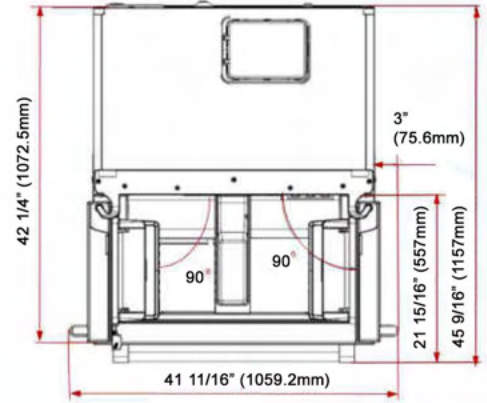

SPECIFICATIONS

Standard Dimensions:	35 3/4"w x 26 3/16"d x 69 3/4"h
Painted Dimensions:	35 3/4"w x 26 7/8"d x 70 1/16"h
Overall Capacity:	19.86 cu. ft.
Refrigerator Capacity:	13.30 cu. ft.
Freezer Capacity:	6.56 cu. ft.
Electrical Requirements:	120V, 60Hz
Electronic Control	
Crispers:	2
Door Bins:	6

Model shown: FBFD361

Model shown: FBFD361P

36" FREESTANDING COUNTER-DEPTH FRENCH DOOR REFRIGERATOR/FREEZER

Model: FBFD361

Model: FBFD361P

Plumbing

Electrical

DIMENSIONS: FBFD361

Height to top of door:	69 3/4"
Height to top of hinge:	69 3/4"
Height to top of case:	69"
Case depth without door:	23 5/8"
Case depth less door handle:	26 13/16"
Case depth with door handle:	29"
Depth with fresh door open 90°:	45 9/16"
Width:	35 3/4"
Width with door open 90° including door handle:	41 11/16"

AIR GAP CLEARANCES:

Side: 1/8" Top: 1" Back: 7/8"

DIMENSIONS: FBFD361P

Height to top of door:	70 1/16"
Height to top of hinge:	70 1/16"
Height to top of case:	69"
Case depth without door:	23 5/8"
Case depth less door handle:	26 7/8"
Case depth with door handle:	29 1/16"
Depth with fresh door open 90°:	45 9/16"
Width:	35 3/4"
Width with door open 90° including door handle:	41 11/16"