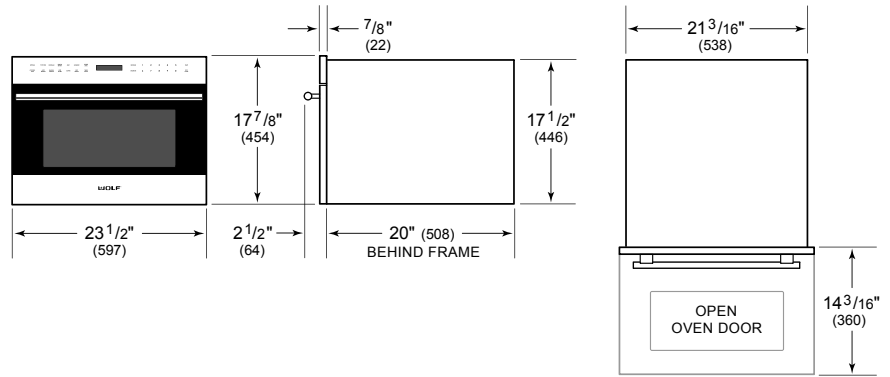

MDD24TE/S/TH

FEATURES

ACCESSORIES

Pro Handle

Side Trim

Accessories available through an authorized dealer.
For local dealer information, visit subzero-wolf.com/locator.

PRODUCT SPECIFICATIONS

Model	MDD24TE/S/TH
Dimensions	23 1/2"W x 17 7/8"H x 20"D
Capacity	1.6 cu. ft.
Door Clearance	14 3/16"
Electrical Supply	120 VAC, 60 Hz
Electrical Service	15 amp dedicated circuit
Power Cord Length	4 Feet
Receptacle	3-prong grounding-type

ELECTRICAL

NOTE: Dimensions in parenthesis are in millimeters unless otherwise specified

DIMENSIONS

FLUSH INSTALLATION

SIDE VIEW

FRONT VIEW

*Will be visible and should be finished to match cabinetry.
 **Dimension provides minimum reveals.