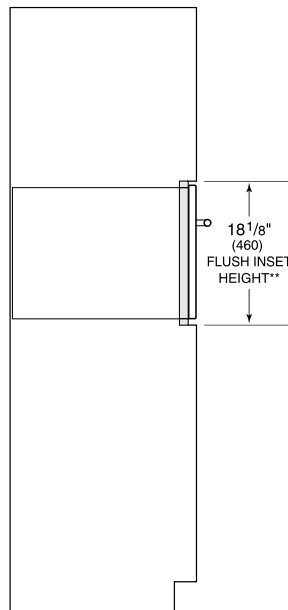

MDD24TE/S/TH

FEATURES

ACCESSORIES

Pro Handle

Side Trim

Accessories available through an authorized dealer.
For local dealer information, visit subzero-wolf.com/locator.

PRODUCT SPECIFICATIONS

Model	MDD24TE/S/TH
Dimensions	23 1/2"W x 17 7/8"H x 20"D
Capacity	1.6 cu. ft.
Door Clearance	14 3/16"
Electrical Supply	120 VAC, 60 Hz
Electrical Service	15 amp dedicated circuit
Power Cord Length	4 Feet
Receptacle	3-prong grounding-type

ELECTRICAL

NOTE: Dimensions in parenthesis are in millimeters unless otherwise specified

DIMENSIONS

FLUSH INSTALLATION

SIDE VIEW

FRONT VIEW

*Will be visible and should be finished to match cabinetry.
 **Dimension provides minimum reveals.