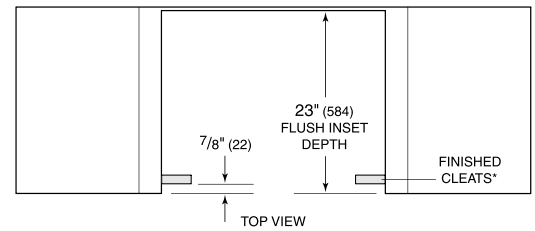

MDD24TE/S/TH

FEATURES

ACCESSORIES

Pro Handle

Side Trim

Accessories available through an authorized dealer.
For local dealer information, visit subzero-wolf.com/locator.

PRODUCT SPECIFICATIONS

Model	MDD24TE/S/TH
Dimensions	23 1/2"W x 17 7/8"H x 20"D
Capacity	1.6 cu. ft.
Door Clearance	14 3/16"
Electrical Supply	120 VAC, 60 Hz
Electrical Service	15 amp dedicated circuit
Power Cord Length	4 Feet
Receptacle	3-prong grounding-type

ELECTRICAL

NOTE: Dimensions in parenthesis are in millimeters unless otherwise specified

DIMENSIONS

FLUSH INSTALLATION

SIDE VIEW

FRONT VIEW

*Will be visible and should be finished to match cabinetry.
 **Dimension provides minimum reveals.