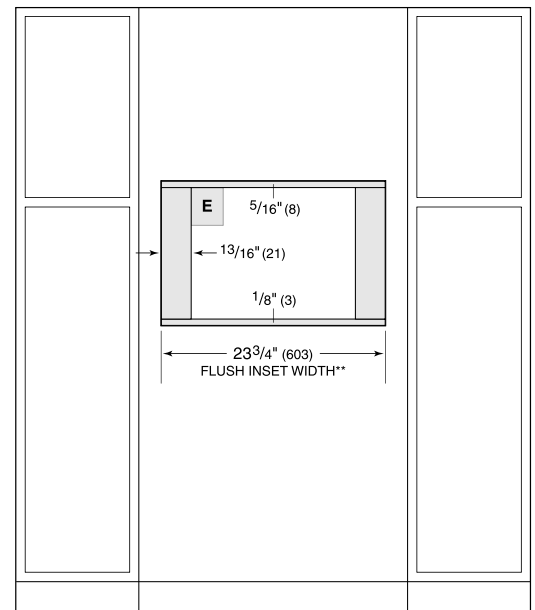

MDD24TE/S/TH

FEATURES

ACCESSORIES

Pro Handle

Side Trim

Accessories available through an authorized dealer.
For local dealer information, visit subzero-wolf.com/locator.

PRODUCT SPECIFICATIONS

Model	MDD24TE/S/TH
Dimensions	23 1/2"W x 17 7/8"H x 20"D
Capacity	1.6 cu. ft.
Door Clearance	14 3/16"
Electrical Supply	120 VAC, 60 Hz
Electrical Service	15 amp dedicated circuit
Power Cord Length	4 Feet
Receptacle	3-prong grounding-type

ELECTRICAL

NOTE: Dimensions in parenthesis are in millimeters unless otherwise specified

DIMENSIONS

FLUSH INSTALLATION

SIDE VIEW

FRONT VIEW

*Will be visible and should be finished to match cabinetry.
 **Dimension provides minimum reveals.