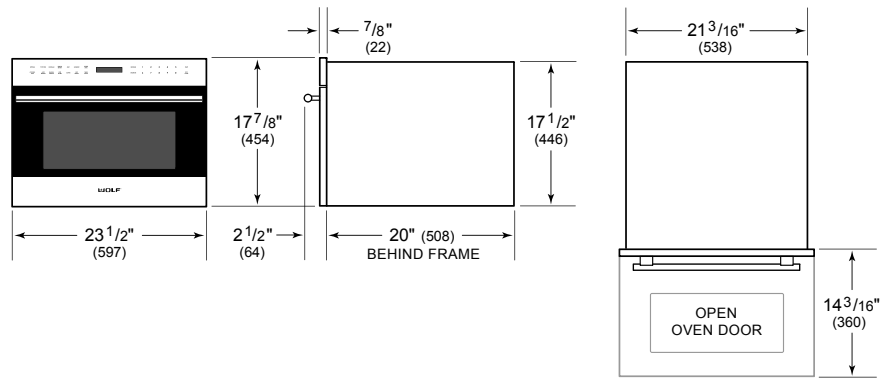

MDD24TE/S/TH

FEATURES

ACCESSORIES

Pro Handle

Side Trim

Accessories available through an authorized dealer.
For local dealer information, visit subzero-wolf.com/locator.

PRODUCT SPECIFICATIONS

Model	MDD24TE/S/TH
Dimensions	23 1/2"W x 17 7/8"H x 20"D
Capacity	1.6 cu. ft.
Door Clearance	14 3/16"
Electrical Supply	120 VAC, 60 Hz
Electrical Service	15 amp dedicated circuit
Power Cord Length	4 Feet
Receptacle	3-prong grounding-type

ELECTRICAL

NOTE: Dimensions in parenthesis are in millimeters unless otherwise specified

DIMENSIONS

STANDARD INSTALLATION