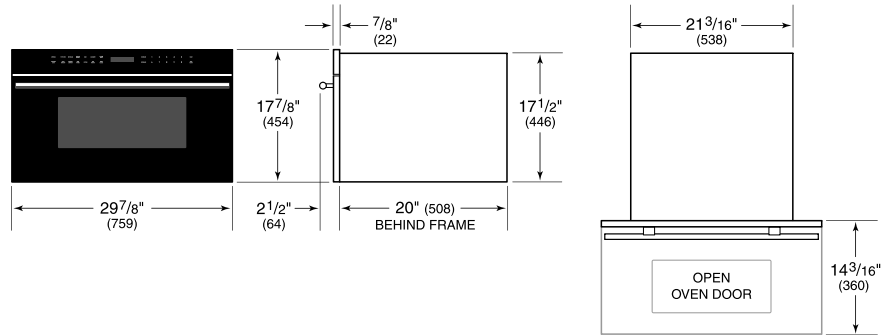

MDD30CM/B/TH

FEATURES

ACCESSORIES

3/4" Black Tubular Handle

Side Trim

Accessories available through an authorized dealer.
For local dealer information, visit subzero-wolf.com/locator.

PRODUCT SPECIFICATIONS

Model	MDD30CM/B/TH
Dimensions	29 7/8"W x 17 7/8"H x 20"D
Capacity	1.6 cu. ft.
Door Clearance	14 3/16"
Electrical Supply	120 VAC, 60 Hz
Electrical Service	15 amp dedicated circuit
Power Cord Length	4 Feet
Receptacle	3-prong grounding-type

ELECTRICAL

NOTE: Dimensions in parenthesis are in millimeters unless otherwise specified

DIMENSIONS

STANDARD INSTALLATION