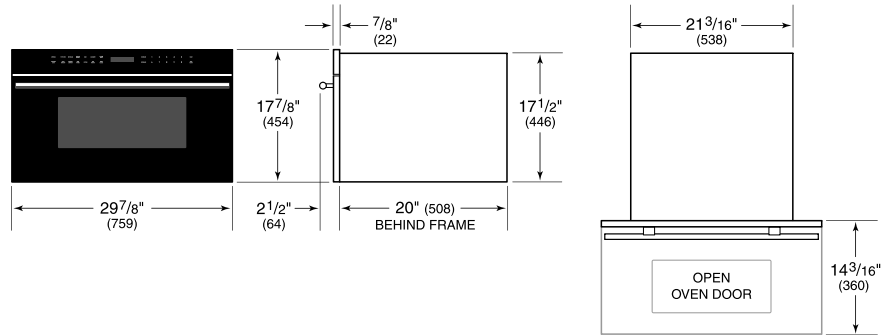

MDD30CM/B/TH

FEATURES

ACCESSORIES

3/4" Black Tubular Handle

Side Trim

Accessories available through an authorized dealer.
For local dealer information, visit subzero-wolf.com/locator.

PRODUCT SPECIFICATIONS

Model	MDD30CM/B/TH
Dimensions	29 7/8"W x 17 7/8"H x 20"D
Capacity	1.6 cu. ft.
Door Clearance	14 3/16"
Electrical Supply	120 VAC, 60 Hz
Electrical Service	15 amp dedicated circuit
Power Cord Length	4 Feet
Receptacle	3-prong grounding-type

ELECTRICAL

NOTE: Dimensions in parenthesis are in millimeters unless otherwise specified

DIMENSIONS

FLUSH INSTALLATION

*Will be visible and should be finished to match cabinetry.
 **Dimension provides minimum reveals.