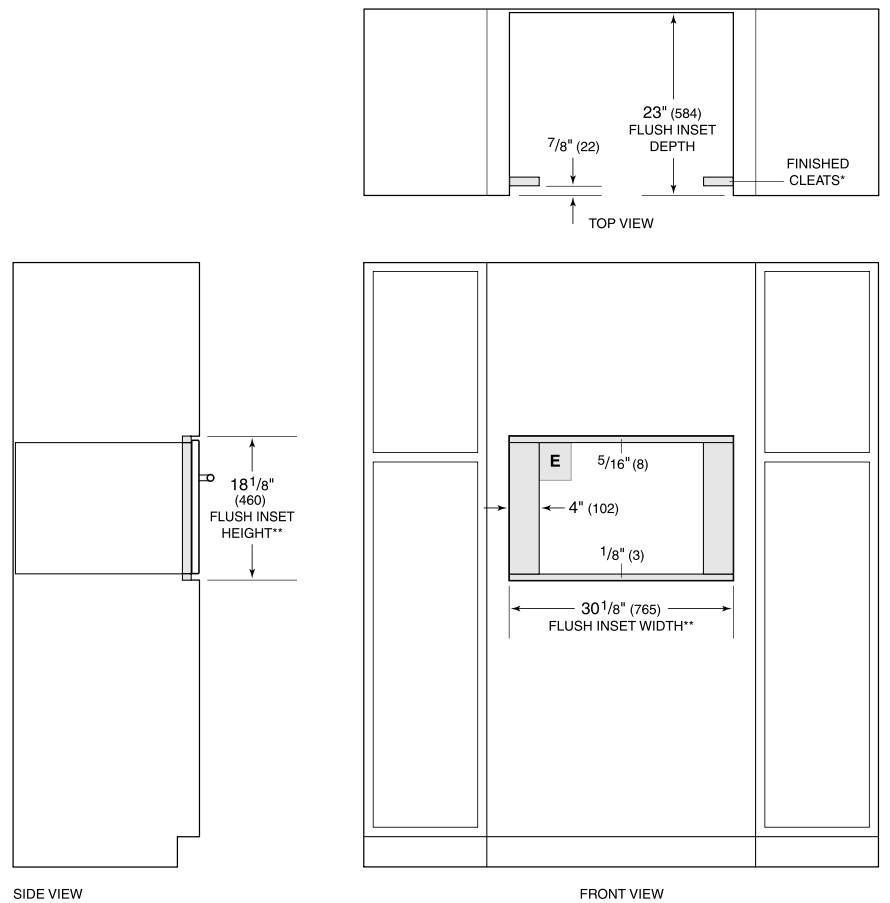

Model	MDD30CM/B/TH
Dimensions	29 7/8"W x 17 7/8"H x 20"D
Capacity	1.6 cu. ft.
Door Clearance	14 3/16"
Electrical Supply	120 VAC, 60 Hz
Electrical Service	15 amp dedicated circuit
Power Cord Length	4 Feet
Receptacle	3-prong grounding-type

ELECTRICAL

NOTE: Dimensions in parenthesis are in millimeters unless otherwise specified

DIMENSIONS

FLUSH INSTALLATION

*Will be visible and should be finished to match cabinetry.
 **Dimension provides minimum reveals.