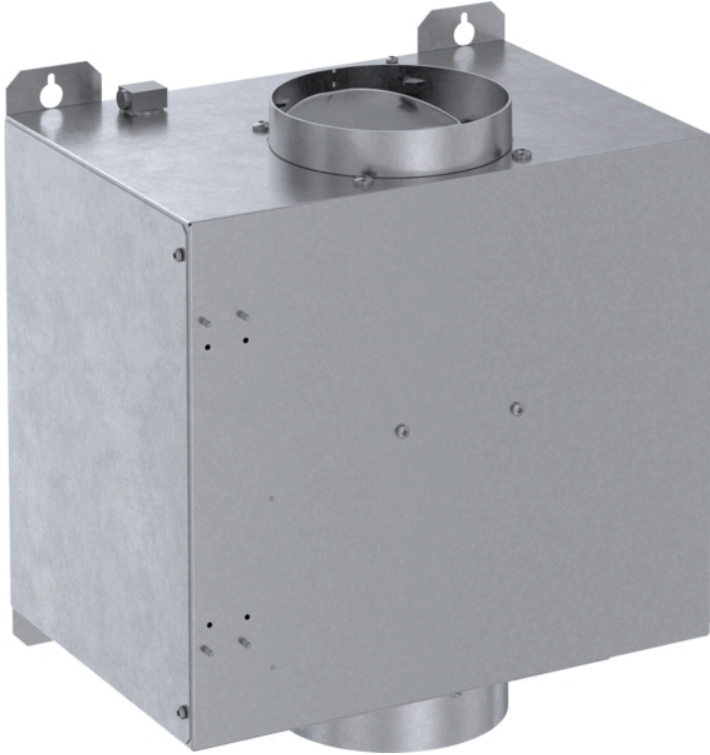

600 CFM Inline Blower
VT11FZ

Product Features

Notes: Please refer to installation instructions. Installation instructions are available at www.thermador.com. Specifications are correct at the time of printing. Thermador reserves the right to change product specifications and design at any time, without notice.

1 800 735 4328 | WWW.THERMADOR.COM | 1901 Main Street, Suite 600 Irvine, CA 92614

©2022 BSH HOME APPLIANCES CORPORATION, ALL RIGHTS RESERVED LITHO DATE: 03/2022

600 CFM Inline Blower
VT11FZ

measurements in inches (mm)

Product Features

| | Accessory |
|--------------------------------------|---|
| Brand | Thermador |
| SKU | VT11FZ |
| Internal article number | VT11FZ |
| EAN code | 825225964872 |
| Product packaging dimensions (HxWxD) | 16.2" x 26" x 22.6" |
| | 20 |
| | 21 |
| UPC code | 825225964872 |
| Product image | 19805456_VT11FZ_Front_Facing_3000_3000_0038 |