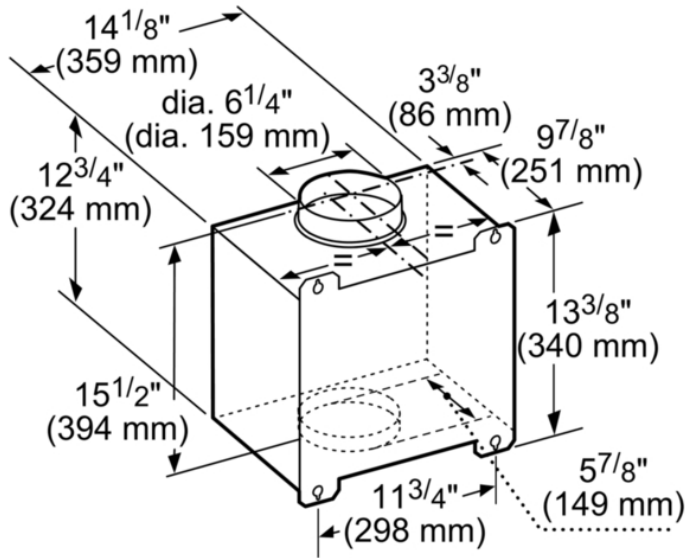

600 CFM Inline Blower
VT11FZ

Product Features

Notes: Please refer to installation instructions. Installation instructions are available at www.thermador.com. Specifications are correct at the time of printing. Thermador reserves the right to change product specifications and design at any time, without notice.

1 800 735 4328 | WWW.THERMADOR.COM | 1901 Main Street, Suite 600 Irvine, CA 92614

©2022 BSH HOME APPLIANCES CORPORATION, ALL RIGHTS RESERVED LITHO DATE: 03/2022

600 CFM Inline Blower
VT11FZ

measurements in inches (mm)

Product Features

| | Accessory |
|--------------------------------------|---|
| Brand | Thermador |
| SKU | VT11FZ |
| Internal article number | VT11FZ |
| EAN code | 825225964872 |
| Product packaging dimensions (HxWxD) | 16.2" x 26" x 22.6" |
| | 20 |
| | 21 |
| UPC code | 825225964872 |
| Product image | 19805456_VT11FZ_Front_Facing_3000_3000_0038 |