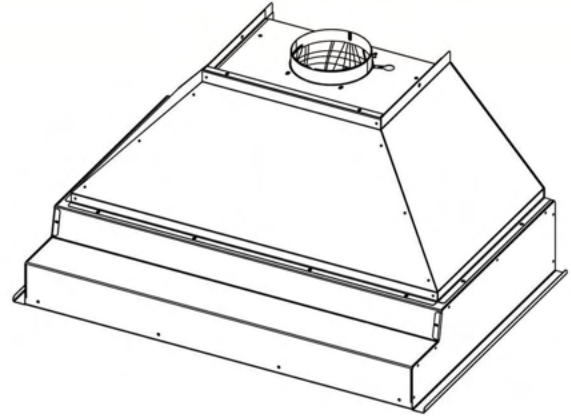

The all-new BlueStar pro-style ventilation liners feature enhanced power and performance and whisper quiet operation. Seamless design is paired with heavy-duty construction to offer uncompromised durability, functionality and style.