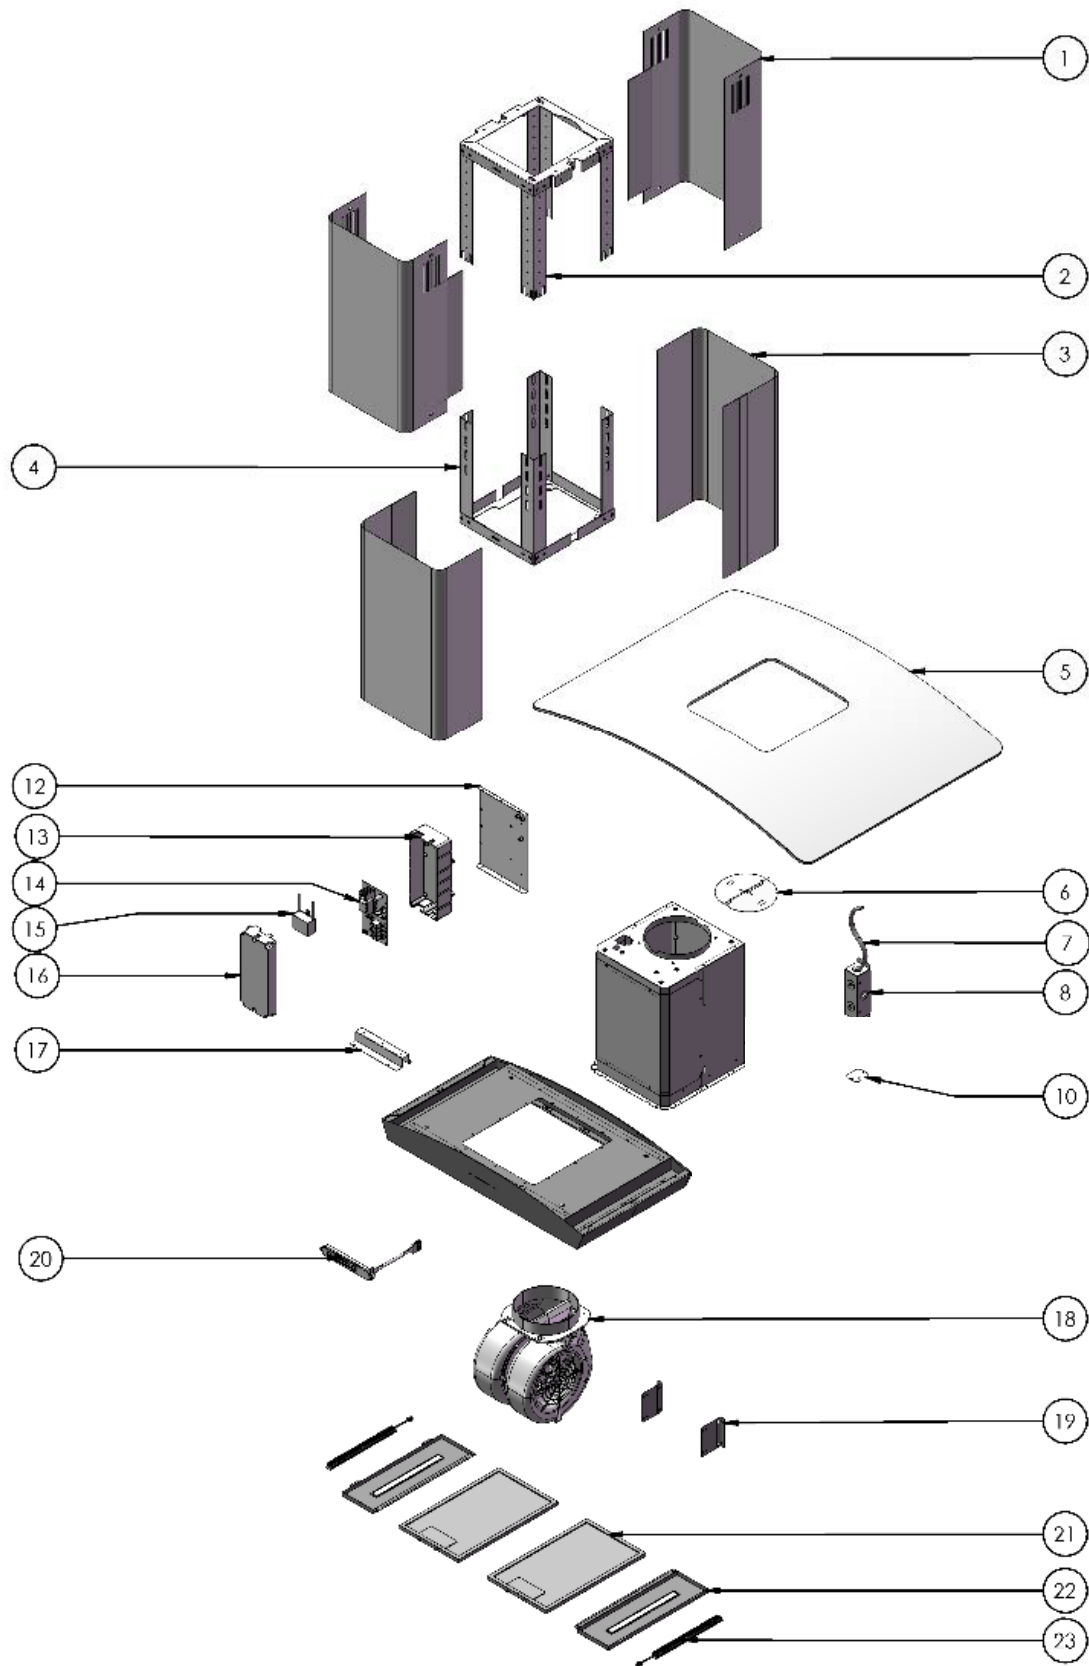

ZRE-M90ABSGG ZRE-E42ABSGG

Ravenna Island

ZRE-M90ABSGG, ZRE-E42ABSGG

Ref #	Part #	Description	Qty.
1	50050181	Duct Cover, Upper	2
2	54110066	Support Frame, Upper	1
3	50050182	Duct Cover, Lower	2
4	54110067	Support Frame, Lower	1
5	50300132	Canopy, 36in, Smoke Gray	1
5	50300133	Canopy, 42in, Smoke Gray	1
6	54060004	Damper, 6in Round	1
7	11030028	AC Power Cable	1
8	56200080	AC Power Junction Box	1
10	54150012	Blower Cable Plate	1
12	54140232	Electronics Bracket	1
13	56200051	Electronics Box	1
14	11010081	Control Board	1
15	12050021	Capacitor	1
16	56210024	Electronics Box Cover	1
17	54140233	Electronics Bracket Holder	1
18	12120066	Motor	1
19	54140076	Motor Holding Bracket	2
20	11000119	Switch Assembly	1
21	50200043	Aluminum Mesh Filter	2
22	50110210	Light Panel	2
23	Z0B0043	LED Light Strip w/Cover, 5W	2
23-1	11030113	LED Wiring	1
24	05000125	Hardware Packet	1