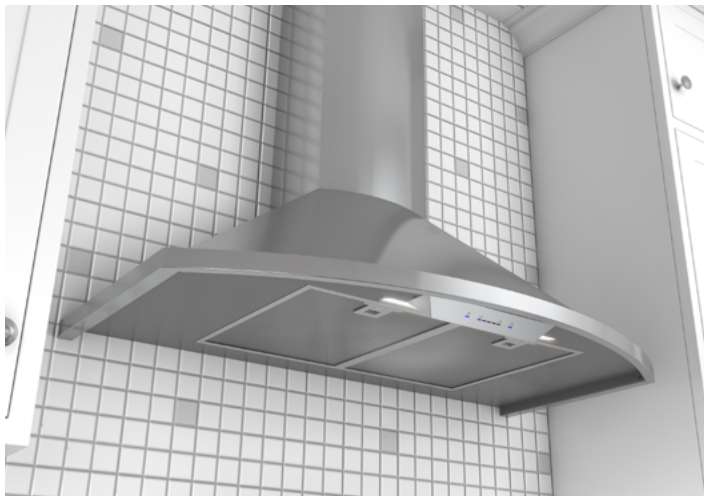

Savona's semi-circular surfaces accentuate this range hood's European design with delicate reflections of light and shadows. Available in stainless steel, powder-coated black and white and now with Zephyr's

trend-setting sleek new alternative to stainless steel, Black Stainless Steel. Savona features a robust 685-CFM blower, ICON Touch® controls with 5 speeds and our exclusive ACT™ technology.

ACT™

Min. - Max. CFM	INTERNAL BLOWER STANDARD	INTERNAL BLOWER with ACT™ AIRFLOW CONTROL TECHNOLOGY™*		
		200 - 685	200 - 390	200 - 290
Min. - Max. Sones	1 - 6	1 - 4	1 - 3	

*AIRFLOW CONTROL TECHNOLOGY™ (ACT™) is an exclusive feature built into specific Zephyr hoods which can limit the maximum blower CFM to meet local code requirements.

FRONT