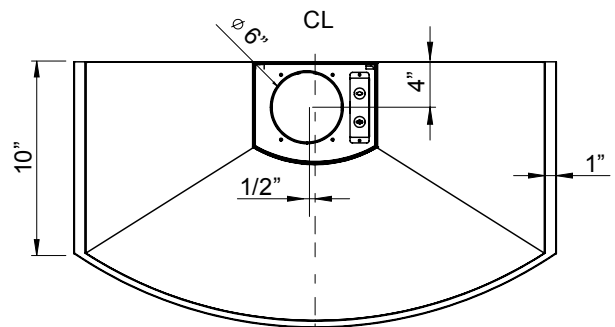

Savona's semi-circular surfaces accentuate this range hood's European design with delicate reflections of light and shadows. Available in stainless steel, powder-coated black and white and now with Zephyr's

trend-setting sleek new alternative to stainless steel, Black Stainless Steel. Savona features a robust 685-CFM blower, ICON Touch® controls with 5 speeds and our exclusive ACT™ technology.

ACT™

Min. - Max. CFM	INTERNAL BLOWER STANDARD	INTERNAL BLOWER with ACT™ AIRFLOW CONTROL TECHNOLOGY™*		
		200 - 685	200 - 390	200 - 290
Min. - Max. Sones	1 - 6	1 - 4	1 - 3	

*AIRFLOW CONTROL TECHNOLOGY™ (ACT™) is an exclusive feature built into specific Zephyr hoods which can limit the maximum blower CFM to meet local code requirements.

TOP