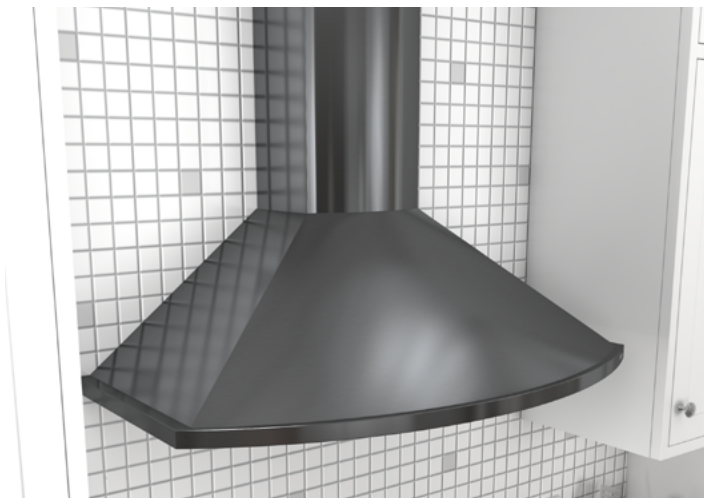

Savona's semi-circular surfaces accentuate this range hood's European design with delicate reflections of light and shadows. Available in stainless steel, powder-coated black and white and now with Zephyr's

trend-setting sleek new alternative to stainless steel, Black Stainless Steel. Savona features a robust 685-CFM blower, ICON Touch® controls with 5 speeds and our exclusive ACT™ technology.

ACT™

Min. - Max. CFM	INTERNAL BLOWER STANDARD	INTERNAL BLOWER with ACT™ AIRFLOW CONTROL TECHNOLOGY™*		
		200 - 685	200 - 390	200 - 290
Min. - Max. Sones	1 - 6	1 - 4	1 - 3	

*AIRFLOW CONTROL TECHNOLOGY™ (ACT™) is an exclusive feature built into specific Zephyr hoods which can limit the maximum blower CFM to meet local code requirements.

FRONT