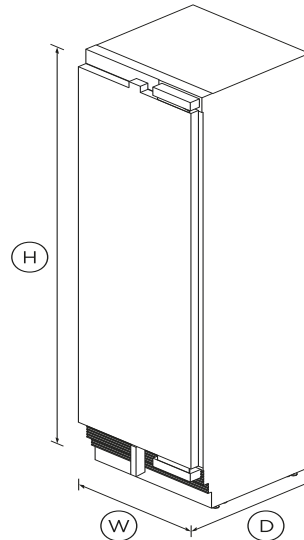

Integrated Column Refrigerator, 24", Water

Series 11 | Integrated

Panel Ready | Right Hinge

Install it separately or pair with another Column for seamless integration – this model is right hinge with stainless steel interior.

DIMENSIONS

Height	84"
Width	23 3/4"
Depth	24"

FEATURES & BENEFITS

Variable temperature zones

Create the perfect climate by storing food at their optimal temperature. Change a compartment to Fridge, Pantry or Chill.