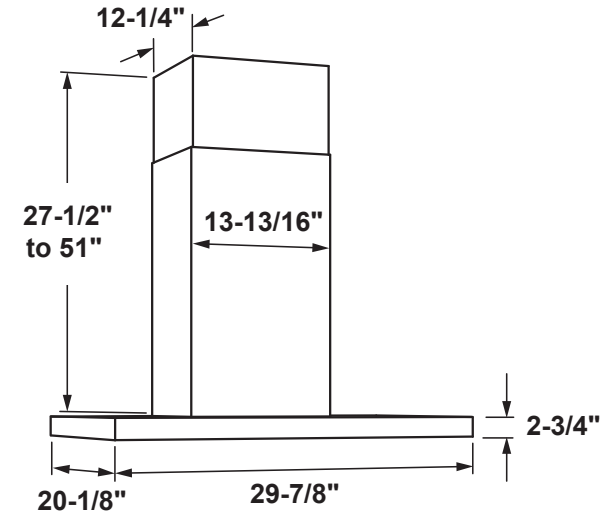

UVW9301SL/BL

30" WiFi Enabled Designer Wall Mount Hood w/Perimeter Venting

DIMENSIONS AND INSTALLATION INFORMATION (IN INCHES)

INSTALLATION INFORMATION:

Before installing, consult Use & Care/installation instructions packed with product for current dimensional data.

OPTIONAL ACCESSORIES

UX12DC9SLSS/BLTS – 12(ft.) Ceiling Duct Cover Kit
Max ceiling height installation with kit – 12'-0" (30" hood spacing)

UX14DC9SLSS/BLTS – 14(ft.) Ceiling Duct Cover Kit
Max ceiling height installation with kit – 14'-0"

UXCF91 – Charcoal Filter (needed if used in recirculation mode)

UXRC1 – Remote Control (Wireless)

AMP RATING	
120V	TBD

30" models require a 30"-wide opening
*The supplied duct cover fits 7'-7" to 10'-6" ceiling heights
(12' ceiling height with optional high ceiling kit UX12DC9SLSS/UX12DCBLTS)
(14' ceiling height with optional high ceiling kit UX14DC9SLSS/UX14DC9BLTS)