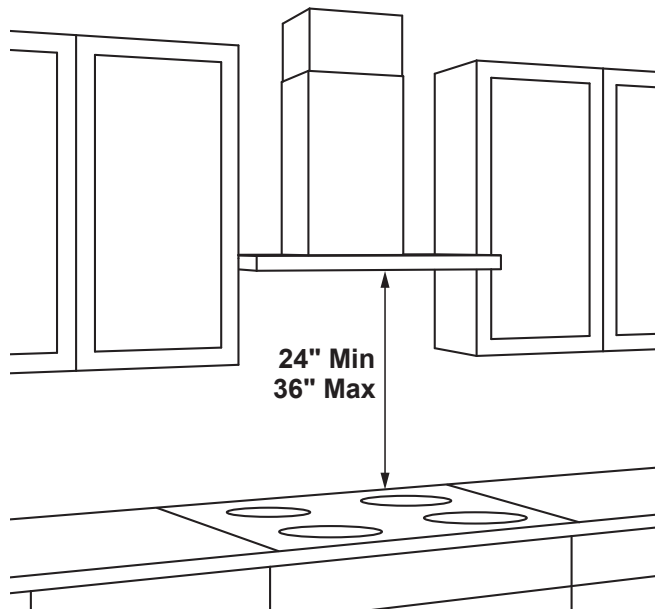

UVW9301SL/BL

30" WiFi Enabled Designer Wall Mount Hood w/Perimeter Venting

DIMENSIONS AND INSTALLATION INFORMATION (IN INCHES)

INSTALLATION INFORMATION:

Before installing, consult Use & Care/installation instructions packed with product for current dimensional data.

OPTIONAL ACCESSORIES

UX12DC9SLSS/BLTS – 12(ft.) Ceiling Duct Cover Kit
Max ceiling height installation with kit – 12'-0" (30" hood spacing)

UX14DC9SLSS/BLTS – 14(ft.) Ceiling Duct Cover Kit
Max ceiling height installation with kit – 14'-0"

UXCF91 – Charcoal Filter (needed if used in recirculation mode)

UXRC1 – Remote Control (Wireless)

AMP RATING	
120V	TBD

30" models require a 30"-wide opening
*The supplied duct cover fits 7'-7" to 10'-6" ceiling heights
(12' ceiling height with optional high ceiling kit UX12DC9SLSS/UX12DCBLTS)
(14' ceiling height with optional high ceiling kit UX14DC9SLSS/UX14DC9BLTS)