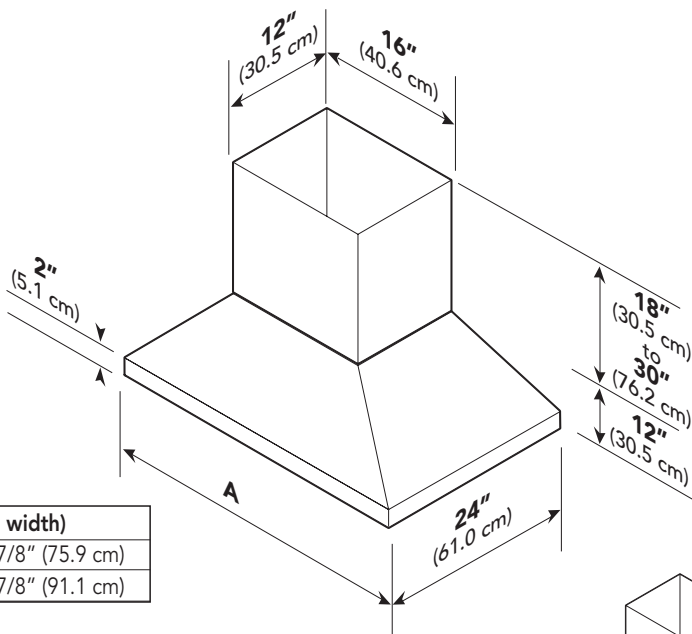

Wall Hood with Standard Ventilator 30" and 36" Widths

CHIMNEY WALL HOODS WITH STANDARD VENTILATOR

RVCH330 – 30" WIDE / RVCH336 – 36" WIDE

CHIMNEY WALL HOODS WITH STANDARD VENTILATOR										
DESCRIPTION	DUCT COVERS			NUMBER OF LIGHTS	NUMBER OF FILTERS	RECOMMENDED DUCT SIZE		MAXIMUM AMPS		
	WIDTH	DEPTH	HEIGHT			INTERIOR	EXTERIOR	INTERIOR	IN-LINE	EXTERIOR
CHIMNEY HOODS WITH STANDARD INTERIOR-POWER VENTILATOR – 24" DEEP										
A 460 CFM BLOWER IS SHIPPED WITH HOOD										
30" W. RVCH330	16"	12"	18"–30"	2	2	7"	–	5.6	5.6	N/A
36" W. RVCH336	16"	12"	18"–30"	2	2	7"	–	5.6	5.6	N/A

A (Hood width)	
30"W.	29-7/8" (75.9 cm)
36"W.	35-7/8" (91.1 cm)

A	
30"W.	14-15/16" (37.9 cm)
36"W.	17-15/16" (45.6 cm)

VIKING RANGE, LLC 111 FRONT STREET GREENWOOD, MISSISSIPPI 38930 USA
 For detailed product information, model numbers, or to request a quote call 1-888-845-4641 or visit vikingrange.com
 © 2013 Viking Range, LLC I Specifications subject to change without notice.