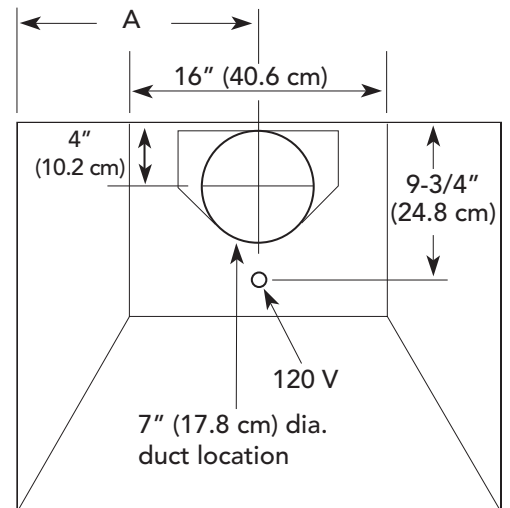

Wall Hood with Standard Ventilator 30" and 36" Widths

CHIMNEY WALL HOODS WITH STANDARD VENTILATOR

RVCH330 – 30" WIDE / RVCH336 – 36" WIDE

CHIMNEY WALL HOODS WITH STANDARD VENTILATOR										
DESCRIPTION	DUCT COVERS			NUMBER OF LIGHTS	NUMBER OF FILTERS	RECOMMENDED DUCT SIZE		MAXIMUM AMPS		
	WIDTH	DEPTH	HEIGHT			INTERIOR	EXTERIOR	INTERIOR	IN-LINE	EXTERIOR
CHIMNEY HOODS WITH STANDARD INTERIOR-POWER VENTILATOR – 24" DEEP										
A 460 CFM BLOWER IS SHIPPED WITH HOOD										
30" W. RVCH330	16"	12"	18"–30"	2	2	7"	–	5.6	5.6	N/A
36" W. RVCH336	16"	12"	18"–30"	2	2	7"	–	5.6	5.6	N/A

A (Hood width)	
30"W.	29-7/8" (75.9 cm)
36"W.	35-7/8" (91.1 cm)

A	
30"W.	14-15/16" (37.9 cm)
36"W.	17-15/16" (45.6 cm)

VIKING RANGE, LLC 111 FRONT STREET GREENWOOD, MISSISSIPPI 38930 USA
 For detailed product information, model numbers, or to request a quote call 1-888-845-4641 or visit vikingrange.com
 © 2013 Viking Range, LLC I Specifications subject to change without notice.