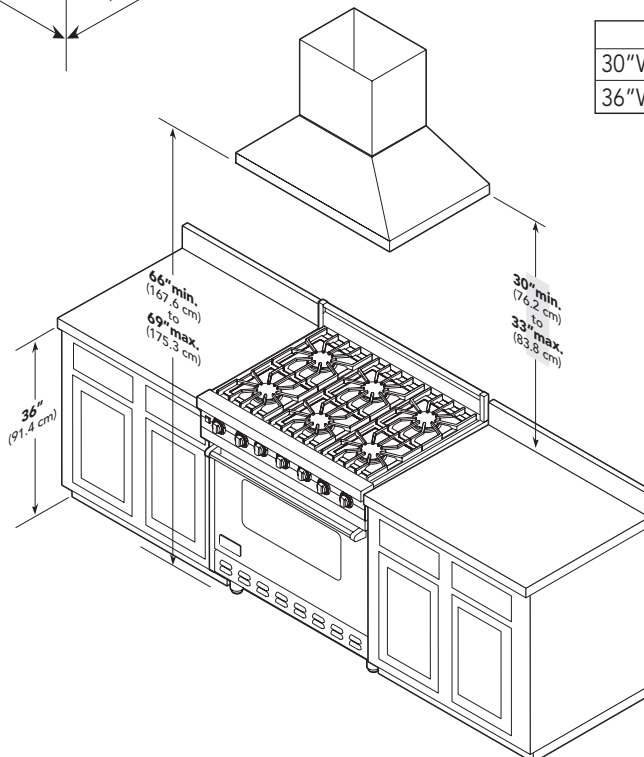

Wall Hood with Standard Ventilator 30" and 36" Widths

CHIMNEY WALL HOODS WITH STANDARD VENTILATOR

RVCH330 – 30" WIDE / RVCH336 – 36" WIDE

CHIMNEY WALL HOODS WITH STANDARD VENTILATOR										
DESCRIPTION	DUCT COVERS			NUMBER OF LIGHTS	NUMBER OF FILTERS	RECOMMENDED DUCT SIZE		MAXIMUM AMPS		
	WIDTH	DEPTH	HEIGHT			INTERIOR	EXTERIOR	INTERIOR	IN-LINE	EXTERIOR
CHIMNEY HOODS WITH STANDARD INTERIOR-POWER VENTILATOR – 24" DEEP										
A 460 CFM BLOWER IS SHIPPED WITH HOOD										
30" W. RVCH330	16"	12"	18"–30"	2	2	7"	–	5.6	5.6	N/A
36" W. RVCH336	16"	12"	18"–30"	2	2	7"	–	5.6	5.6	N/A

A (Hood width)	
30"W.	29-7/8" (75.9 cm)
36"W.	35-7/8" (91.1 cm)

A	
30"W.	14-15/16" (37.9 cm)
36"W.	17-15/16" (45.6 cm)

VIKING RANGE, LLC 111 FRONT STREET GREENWOOD, MISSISSIPPI 38930 USA
 For detailed product information, model numbers, or to request a quote call 1-888-845-4641 or visit vikingrange.com
 © 2013 Viking Range, LLC I Specifications subject to change without notice.