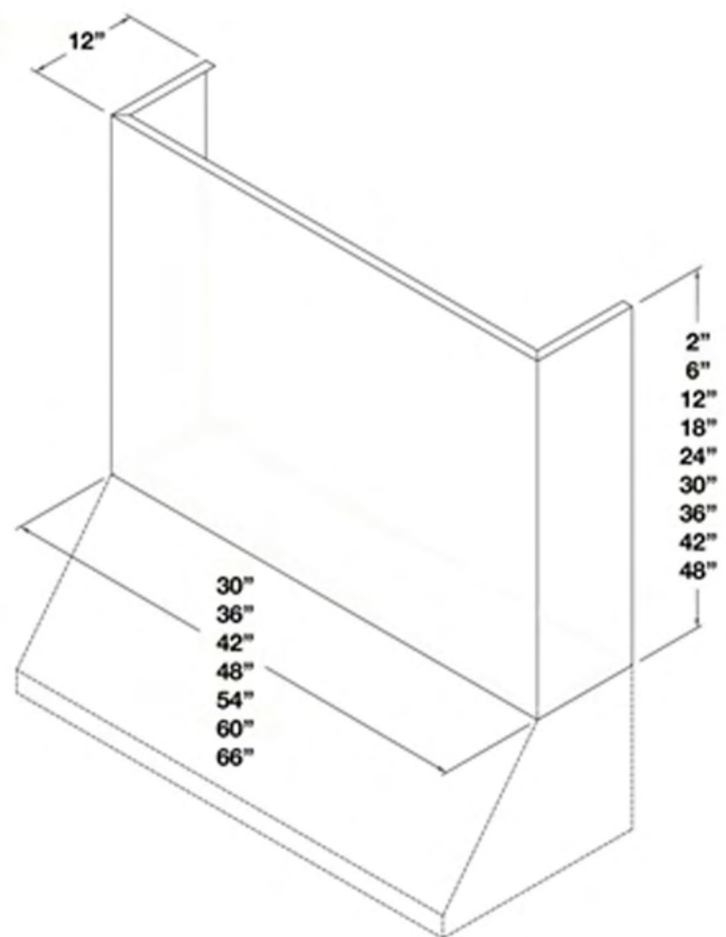

DUCT FREE RECIRCULATING KITS

Maximum CFM power with recirculating kits is 600 CFM. Kits sold separately.

PH-RHKP-30-SS	30" Recirculating Kit
PH-RHKP-36-SS	36" Recirculating Kit
PH-RHKP-42-SS	42" Recirculating Kit
PH-RHKP-48-SS	48" Recirculating Kit