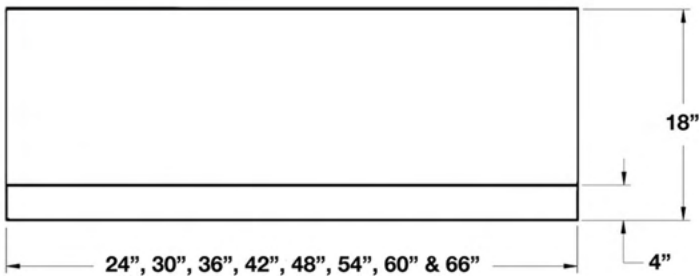

Specifications subject to change without notice.

VENTILATION HOOD DIMENSIONS:

DUCT COVER OPTIONS:

“XX” Denotes duct cover height

DCSW030XX	Duct Cover for 30" Proline
DCSW036XX	Duct Cover for 36" Proline
DCSW042XX	Duct Cover for 42" Proline
DCSW048XX	Duct Cover for 48" Proline
DCSW054XX	Duct Cover for 54" Proline
DCSW060XX	Duct Cover for 60" Proline
DCSW066XX	Duct Cover for 66" Proline