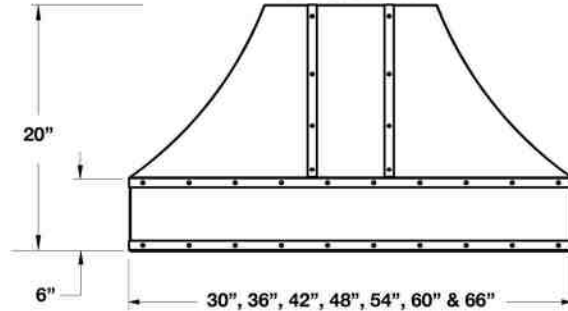

Specifications subject to change without notice.

VENTILATION HOOD DIMENSIONS:

12" for WR030 & 36
 18" for WR042
 24" for WR048
 30" for WR054
 36" for WR060
 42" for WR066

DUCT COVER OPTIONS:

"xx" designates width of hood in model number.