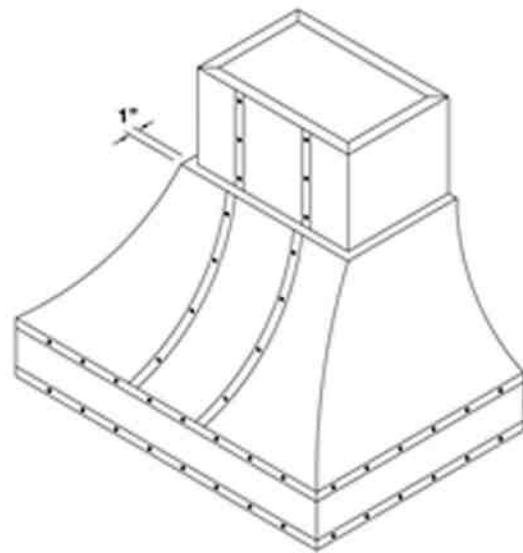

PRODUCT INFORMATION:

APPEARANCE:

Style: Chimney Style

Mounting Type: Wall

Venting Type: Ducted

ELECTRICAL:

3-prong, Non-GFCI or AFCI outlet - 120Volt, 10amp

Energy Star: No