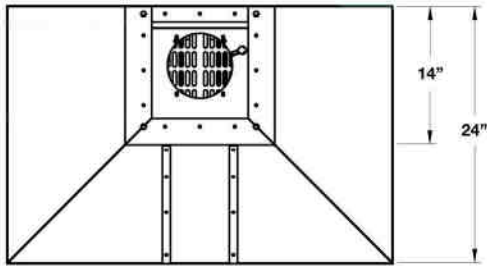

Specifications subject to change without notice.

VENTILATION HOOD DIMENSIONS:

12" for WR030 & 36
 18" for WR042
 24" for WR048
 30" for WR054
 36" for WR060
 42" for WR066

DUCT COVER OPTIONS:

"xx" designates width of hood in model number.