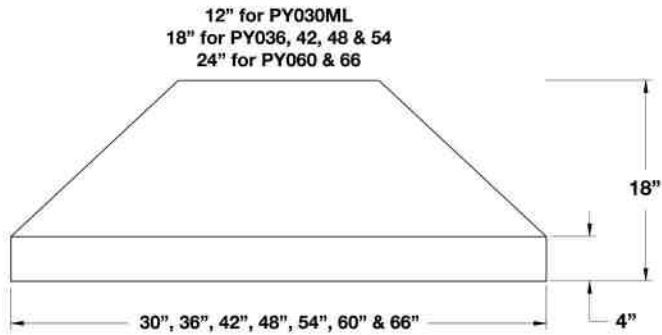

Specifications subject to change without notice.

VENTILATION HOOD DIMENSIONS:

DUCT COVER OPTIONS:

(*) Denotes duct covers available at no charge when purchased with hood.

30" Pyramid Hood	DCTW12S*	Min: 12" Max: 24"
	DCTW12M	Min: 24" Max: 42"
	DCTW12T	Min: 42" Max: 60"
36" - 54" Pyramid Hood	DCTW18S*	Min: 12" Max: 24"
	DCTW18M	Min: 24" Max: 42"
	DCTW18T	Min: 42" Max: 60"
60" - 66" Pyramid Hood	DCTW24S*	Min: 12" Max: 24"
	DCTW24M	Min: 24" Max: 42"
	DCTW24T	Min: 42" Max: 60"