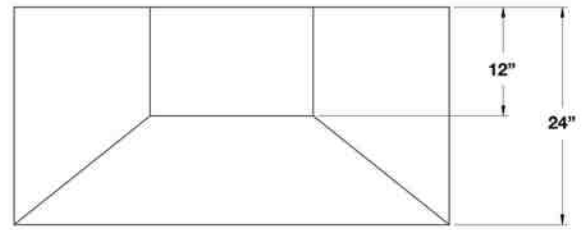

Specifications subject to change without notice.

VENTILATION HOOD DIMENSIONS:

DUCT COVER OPTIONS:

(*) Denotes duct covers available at no charge when purchased with hood.

30" Pyramid Hood	DCTW12S*	Min: 12" Max: 24"
	DCTW12M	Min: 24" Max: 42"
	DCTW12T	Min: 42" Max: 60"
36" - 54" Pyramid Hood	DCTW18S*	Min: 12" Max: 24"
	DCTW18M	Min: 24" Max: 42"
	DCTW18T	Min: 42" Max: 60"
60" - 66" Pyramid Hood	DCTW24S*	Min: 12" Max: 24"
	DCTW24M	Min: 24" Max: 42"
	DCTW24T	Min: 42" Max: 60"