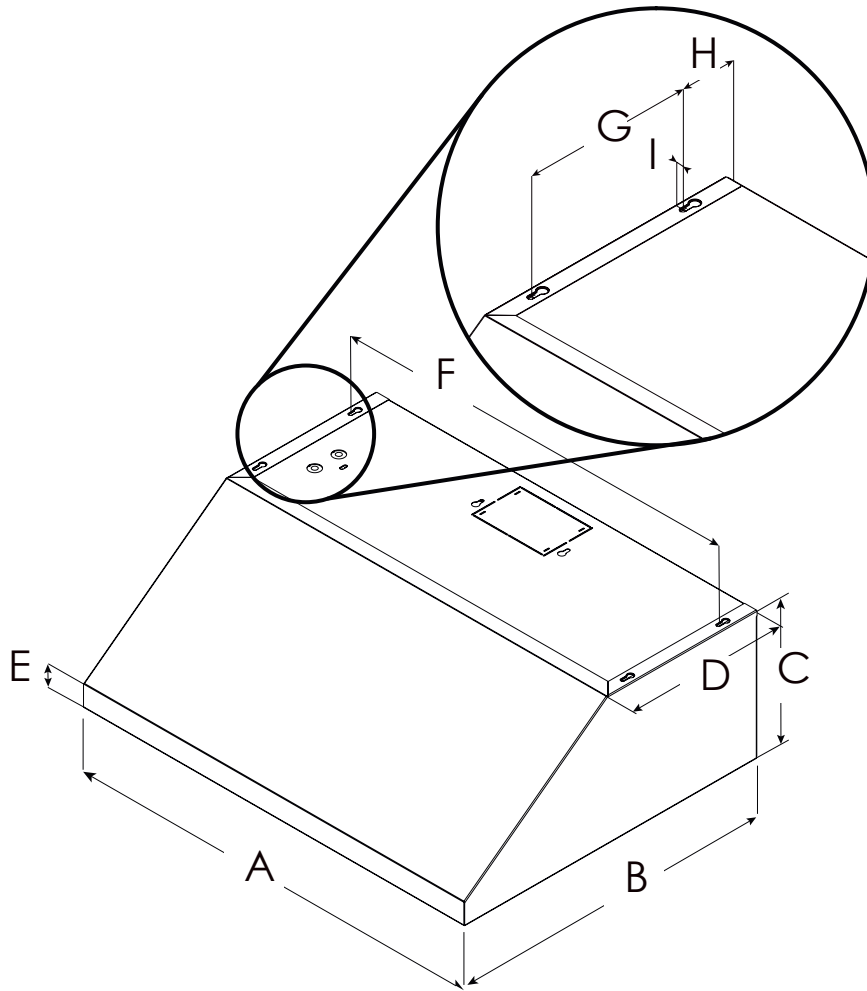

CERVINIA

ECV630S3

ECV636S3

	ECV630S3	ECV636S3
A	30" (76 cm)	36" (91.54 cm)
B	23" (58.4 cm)	
C	11 1/32" (27.9 cm)	
D	11 11/16" (29.7 cm)	
E	2 9/32" (6.6 cm)	
F	29" (73.3 cm)	35" (88.9 cm)
G	7 1/2" (19 cm)	
H	2 9/16" (6.5 cm)	
I	3/8" (1 cm)	