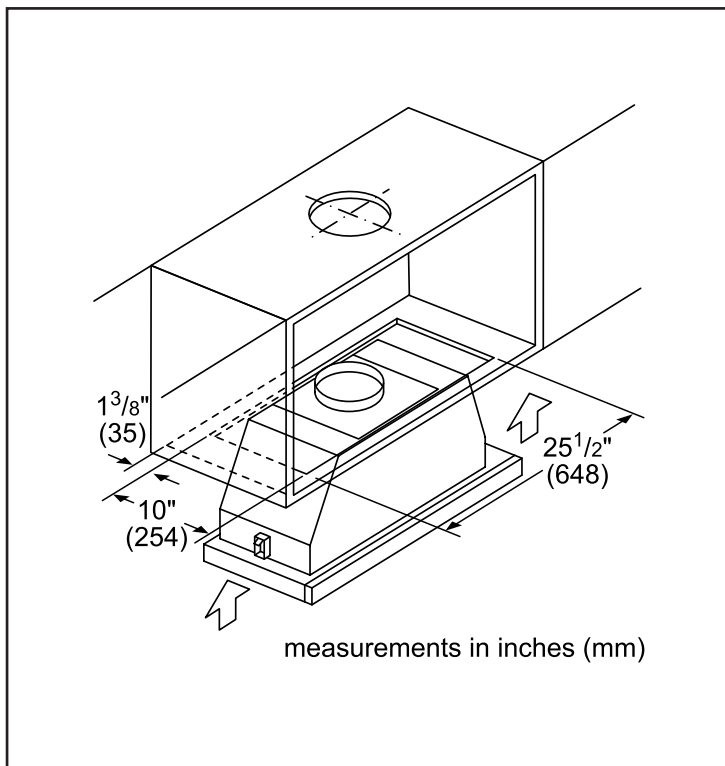

30" Pull-Out Hood

500 Series – Stainless Steel HUI50351UC

BOSCH

Invented for life

Installation Details

Accessories: To purchase Bosch accessories, cleaners & parts please visit www.bosch-home.com/us/store or call 1-800-944-2904 (Mon to Fri 5 am to 6 pm PST, Sat 6 am to 3 pm PST).

Notes: All height, width and depth dimensions are shown in inches. BSH reserves the absolute and unrestricted right to change product materials and specifications, at any time, without notice. Consult the product's installation instructions for final dimensional data and other details prior to making cutout.

Warranties: Please see Use & Care manual or Bosch website for statement of limited warranty.

For more information on our entire line of products, go to www.bosch-home.com/us or call 1-800-944-2904

© BSH Home Appliances Corporation. All rights reserved. Bosch is a registered trademark of Robert Bosch GmbH.