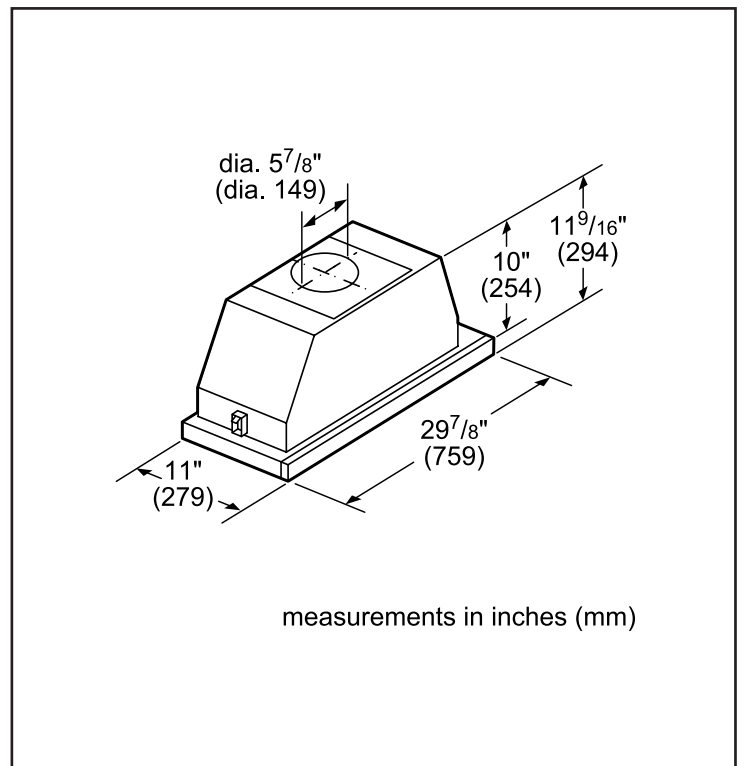

30" Pull-Out Hood

500 Series – Stainless Steel HUI50351UC

BOSCH

Invented for life

Installation Details

Accessories: To purchase Bosch accessories, cleaners & parts please visit www.bosch-home.com/us/store or call 1-800-944-2904 (Mon to Fri 5 am to 6 pm PST, Sat 6 am to 3 pm PST).

Notes: All height, width and depth dimensions are shown in inches. BSH reserves the absolute and unrestricted right to change product materials and specifications, at any time, without notice. Consult the product's installation instructions for final dimensional data and other details prior to making cutout.

Warranties: Please see Use & Care manual or Bosch website for statement of limited warranty.

For more information on our entire line of products, go to www.bosch-home.com/us or call 1-800-944-2904

© BSH Home Appliances Corporation. All rights reserved. Bosch is a registered trademark of Robert Bosch GmbH.