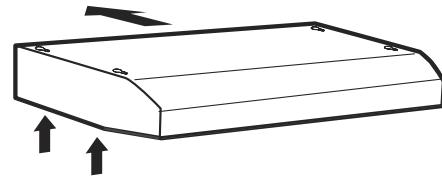

Horizontal discharge:

Use a rectangular duct 3 1/4" x 10"