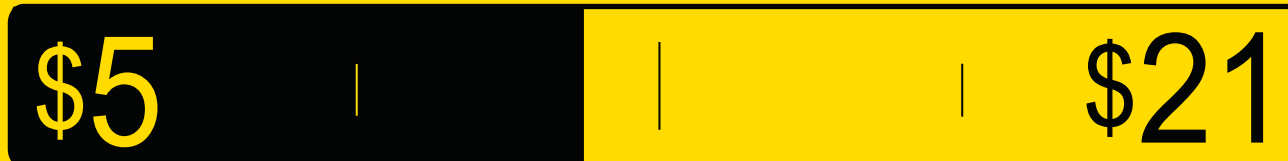

Federal law prohibits removal of this label before consumer purchase.

ENERGY GUIDE

Television **LG Electronics Inc.**
43UQ7590PUB

Estimated Yearly Energy Cost

\$12

Cost Range of Similar Models (40" – 44")

- Based on 12 cents per kWh and 5 hours use per day
- Estimated yearly electricity use of this model: 103 kWh
- **Your cost depends on your utility rates and use.**