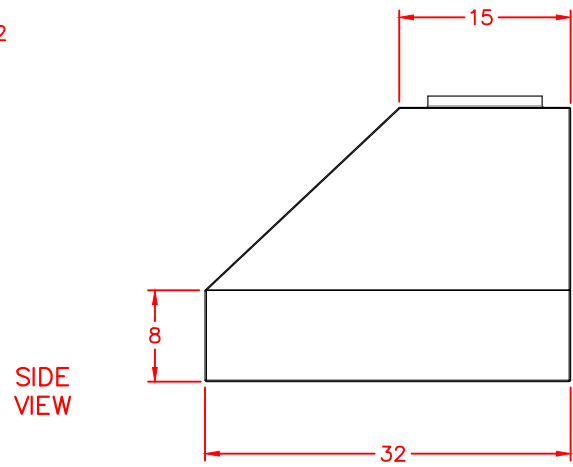

SVH48 SEDONA VENT HOOD 48"

PRODUCT DIMENSIONS

CUTOUT DIMENSIONS