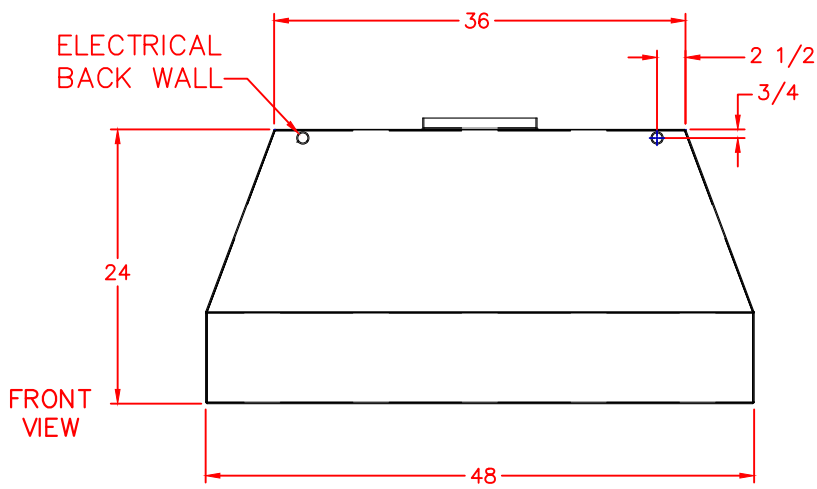

SVH48 SEDONA VENT HOOD 48"

PRODUCT DIMENSIONS

CUTOUT DIMENSIONS