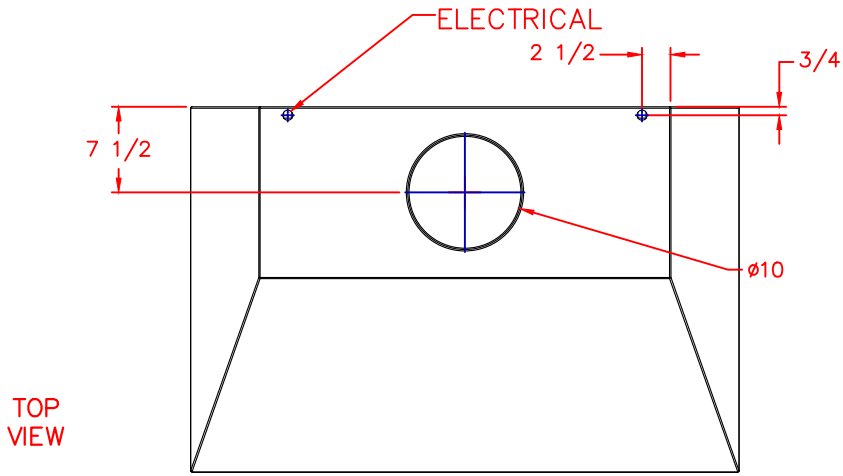

SVH48 SEDONA VENT HOOD 48"

PRODUCT DIMENSIONS

CUTOUT DIMENSIONS